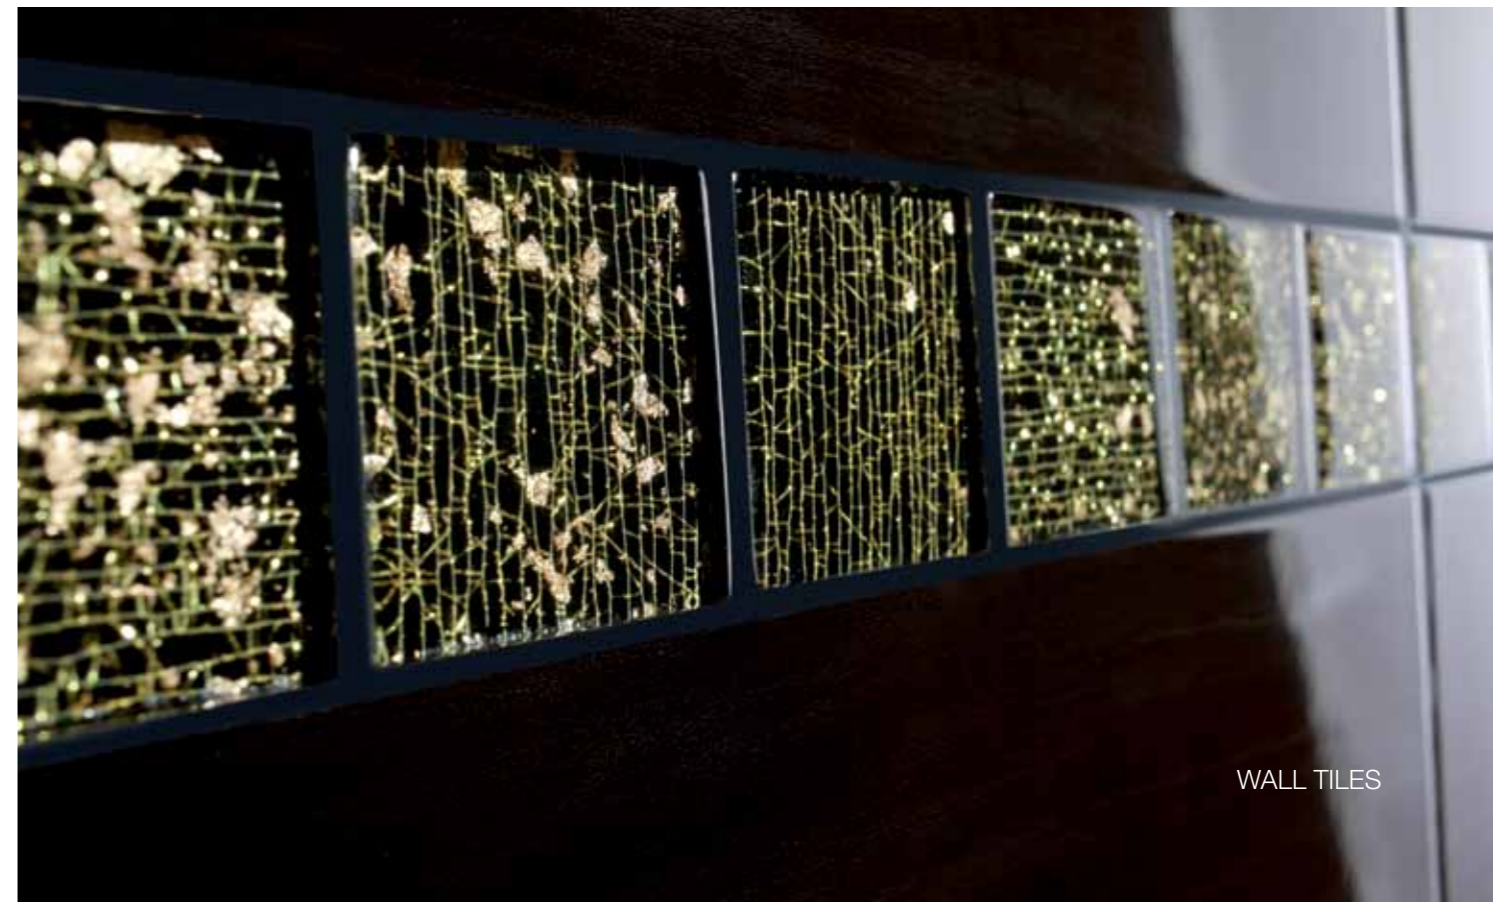

OPERA Negro, MALLA SOPRANO