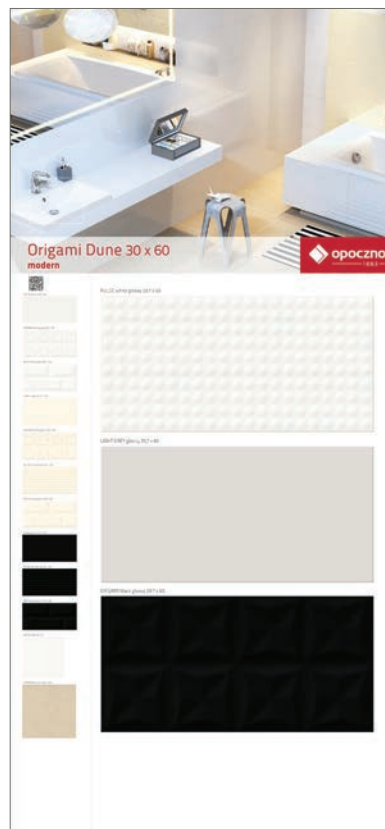

■ Origami Dune