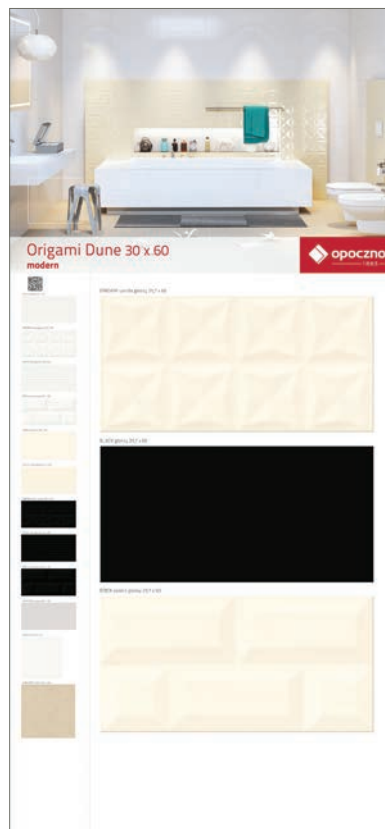

■ Origami Dune