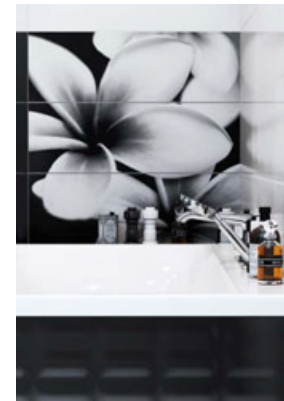

Interior design rendering

■ Bathroom

Location: <ftp://mark-ftp2:e77e6v3T5n@159.253.240.225/1> collections of ceramic tiles OPOCZNO/Prêt-à-Porter 25x75