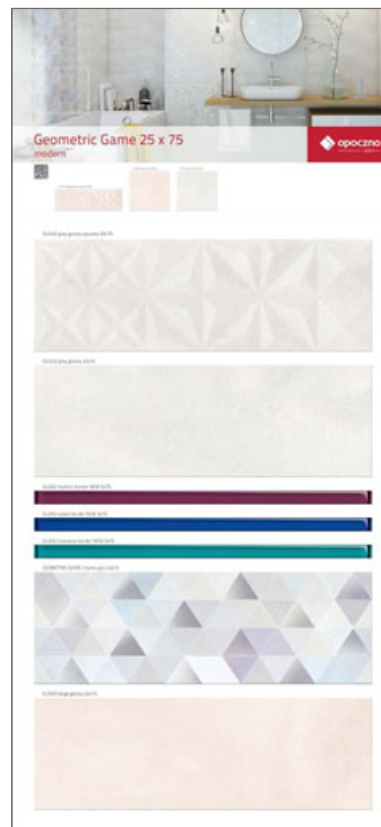

VIVID COLOURS COMPOSITION
75 x 100
OD685-009

Vivid Colours modern

Delicately veined leaves of the tile create a rainbow-coloured mosaic thanks to the gentle intermingling of tones.

Design:

The monochromatic collection White Magic offers proof that white is never boring. The most distinctive element of the collection is the variety of structure tiles. By mixing white surfaces that vary in texture, gloss, and light reflection, consumers can design timeless interiors. The collection is complemented by the white inserto tile that features a finely printed regular design made using platinum paste to create a mirror-like finish. Understated and minimalist patterns will provide an ideal finish to every interior. Make sure to notice the untypical borders available in the collection. Bold combinations of aluminium and coloured resin in vivid colours will definitely make for lively compositions.

- Consumer and general catalogues (in the next edition)

- Materials for the website update

- Cad Dekor database to update the website

Trade Marketing Support

Standard of panels

Bathroom

■ Elegant Stripes

■ Geometric Game

■ Stone Flowers

Standard of panels

Bathroom

■ Prêt-à-Porter 1

■ Prêt-à-Porter 2

■ White Magic

Standard of panels

Bathroom

Vivid Colours 1

Vivid Colours 2

Vivid Colours 3

Standard of boxes

■ Elegant Stripes

■ Geometric Game

Standard of boxes

■ Prêt-à-Porter