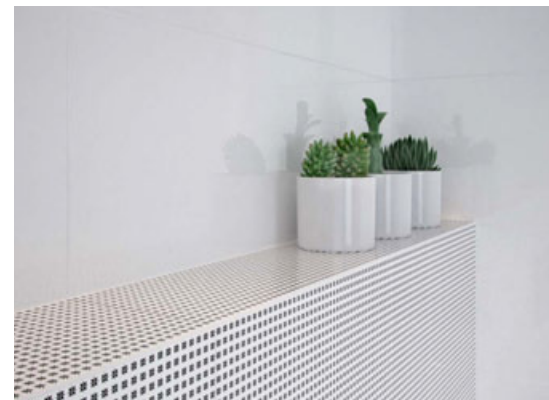

Interior design rendering

Bathroom

Location: <ftp://mark-ftp2:e77e6v3T5n@159.253.240.225/1> collections of ceramic tiles OPOCZNO/White Magic 25x75