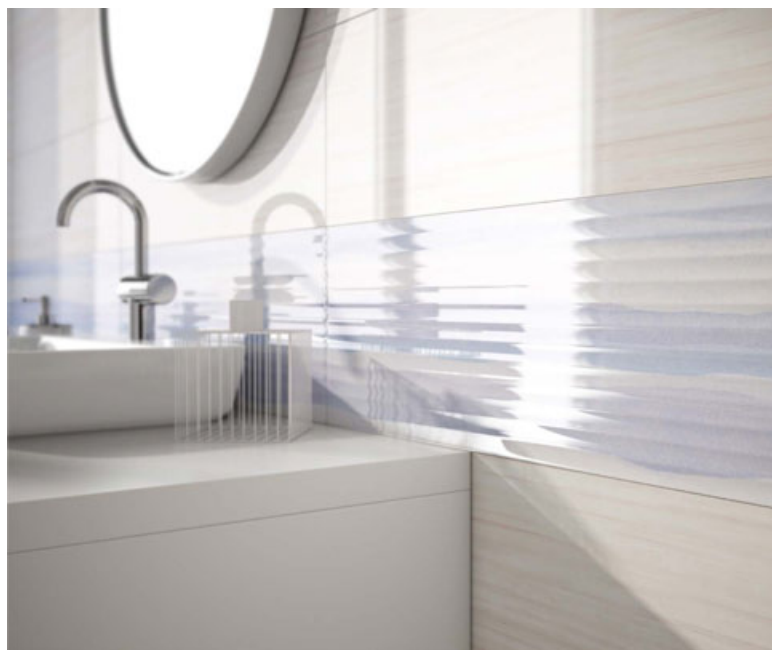

Stone
Flowers
classic

p. 17

Vivid
Colours
modern

p. 21

White
Magic
modern

p. 26

Design:

A collection featuring clear and pure summer colours based on the motif of horizontal stripes to highlight the elongated format of the tiles. In base tiles, the stripes are incorporated into the graphic design. In structure tiles, however, they take the form of horizontal reliefs. Decorated using a new reactive ink technology, the tiles emulate the look of delicate hand-crafted paper. The collection is made additionally lighter in style thanks to floral decorations reminiscent of flowers painted in watercolour, a stylish motif that is presently popular in the applied arts, fashion and interior design. The collection is complemented by glass border available in two hues: cobalt and heather.