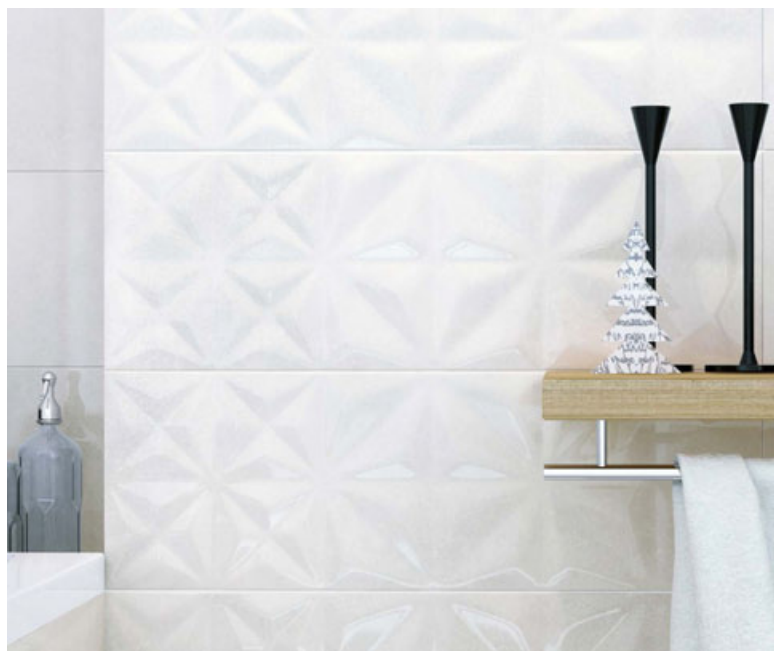

OP681-005-1

Elegant Stripes modern

The horizontal reliefs in the "stripes" structure tile highlight the motif of stripes featured in the tiles.

Design:

Inspired by natural stone with its refined look, uniform structure and pure colours, the collection features base tiles in two light hues: beige and grey, available in smooth and glossy as well as textured surface finishes. Reminiscent of origami compositions, the square design of the structure tiles reflects the light along the creases to create a mosaic of light and shadow. The most distinctive element of the collection is the „geo“ inserto tile, which creates a three-dimensional effect through the combination of pastel triangles and pearly micro-graniglia elements.