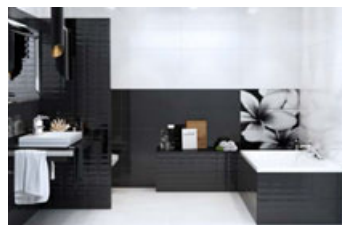

Stone
Flowers
classic

p. 17

Vivid
Colours
modern

p. 21

White
Magic
modern

p. 26

Design:

A collection featuring clear and pure summer colours based on the motif of horizontal stripes to highlight the elongated format of the tiles. In base tiles, the stripes are incorporated into the graphic design. In structure tiles, however, they take the form of horizontal reliefs. Decorated using a new reactive ink technology, the tiles emulate the look of delicate hand-crafted paper. The collection is made additionally lighter in style thanks to floral decorations reminiscent of flowers painted in watercolour, a stylish motif that is presently popular in the applied arts, fashion and interior design. The collection is complemented by glass border available in two hues: cobalt and heather.