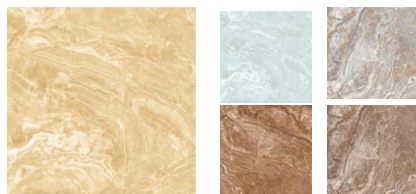

KERRANOVA
Pr. Marble
600x600, LR