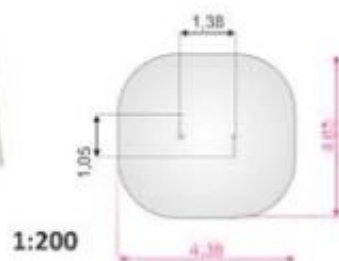

OUTDOOR FITNESS

10691 PULL BAR

2,52 m 2,20 m 1,5 h

10697 PLATFORM 90

1,18 m 1,18 m 2 h

10698 PLATFORM 180

0,18 m 0,18 m 2,5 h