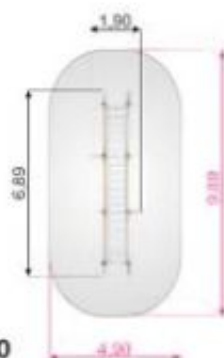

10689

V-SHAPE NET LARGE

3,06 m

2,97 m

W2W

5 h

1:300

10688
HORIZONTAL LADDER LARGE