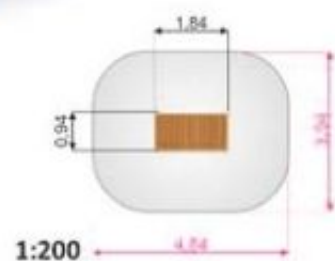

OUTDOOR FITNESS

10691 PULL BAR

2,52 m 2,20 m 1,5 h

10697 PLATFORM 90

1,18 m 1,18 m 2 h

10698 PLATFORM 180

0,18 m 0,18 m 2,5 h