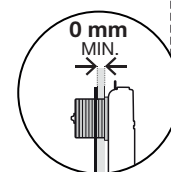

METAL DD

MECHANICAL

(dimensions in millimeters)

4

FRONT

x2

x2

← X + 45mm →

← X + 30mm →

4

TOP

x2

x2

← X + 10mm →

← X + 75mm →

5