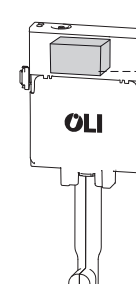

METAL DD

MECHANICAL

(dimensions in millimeters)

4

FRONT

x2

x2

← X + 45mm →

← X + 30mm →

4

TOP

x2

x2

← X + 10mm →

← X + 75mm →

5