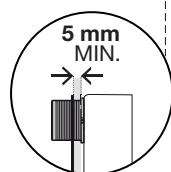

METAL DD

MECHANICAL

(dimensions in millimeters)

4

FRONT

x2

x2

← X + 45mm →

← X + 30mm →

4

TOP

x2

x2

← X + 10mm →

← X + 75mm →

5