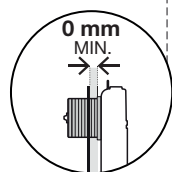

METAL DD

MECHANICAL

(dimensions in millimeters)

4

FRONT

x2

x2

← X + 45mm →

← X + 30mm →

4

TOP

x2

x2

← X + 10mm →

← X + 75mm →

5