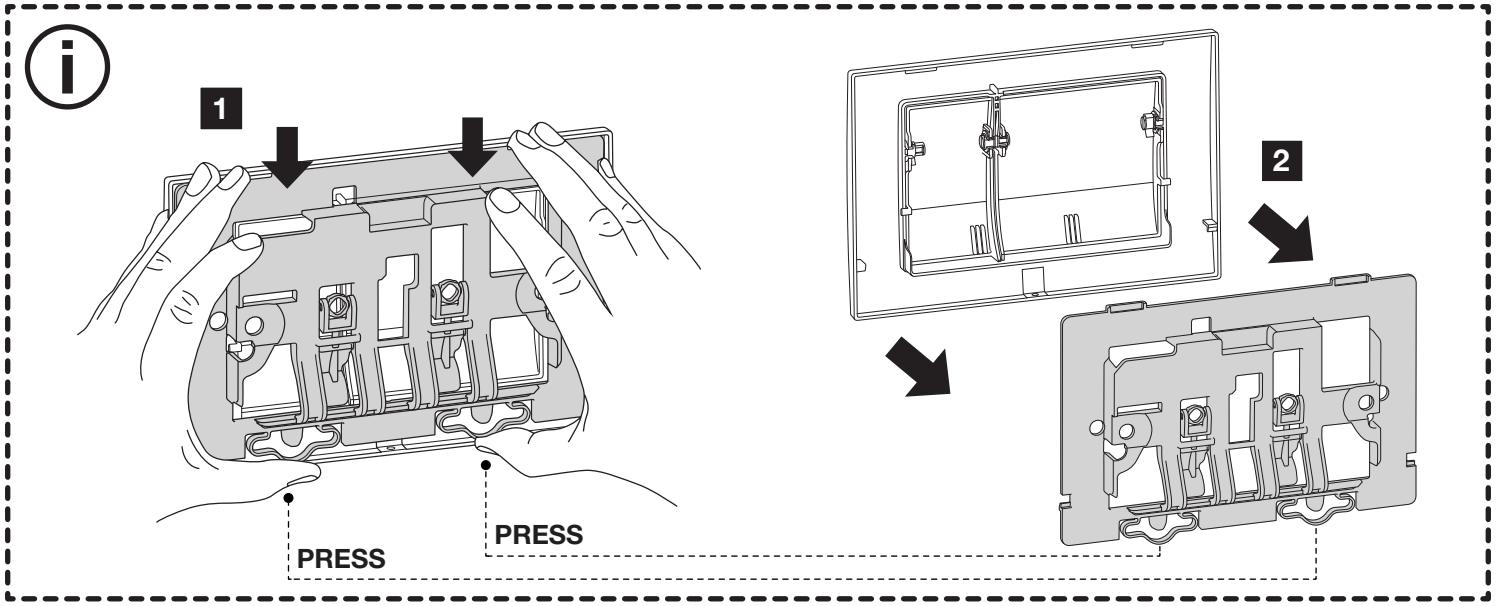

METAL DD

MECHANICAL

(dimensions in millimeters)

4

FRONT

x2

x2

← X + 45mm →

← X + 30mm →

4

TOP

x2

x2

← X + 10mm →

← X + 75mm →

5