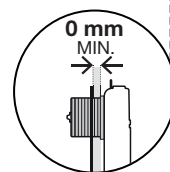

METAL DD

MECHANICAL

(dimensions in millimeters)

4

FRONT

x2

x2

← X + 45mm →

← X + 30mm →

4

TOP

x2

x2

← X + 10mm →

← X + 75mm →

5