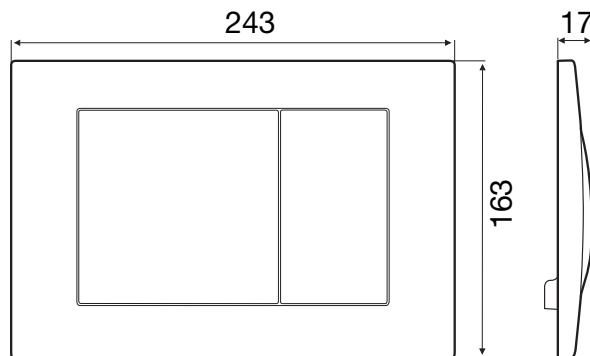

METAL DD

MECHANICAL

(dimensions in millimeters)

4

FRONT

x2

x2

← X + 45mm →

← X + 30mm →

4

TOP

x2

x2

← X + 10mm →

← X + 75mm →

5