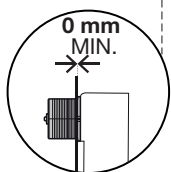

METAL DD

MECHANICAL

(dimensions in millimeters)

4

FRONT

x2

x2

← X + 45mm →

← X + 30mm →

4

TOP

x2

x2

← X + 10mm →

← X + 75mm →

5