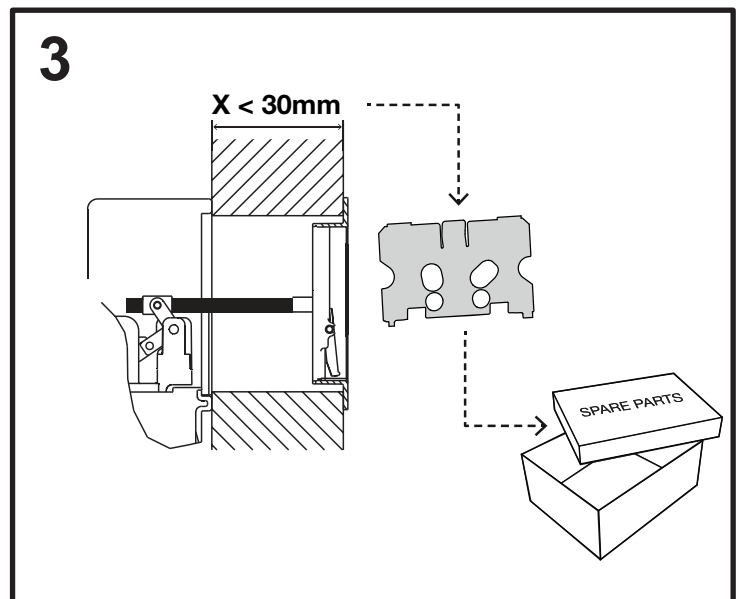

METAL DD

MECHANICAL

(dimensions in millimeters)

4

FRONT

x2

x2

← X + 45mm →

← X + 30mm →

4

TOP

x2

x2

← X + 10mm →

← X + 75mm →

5