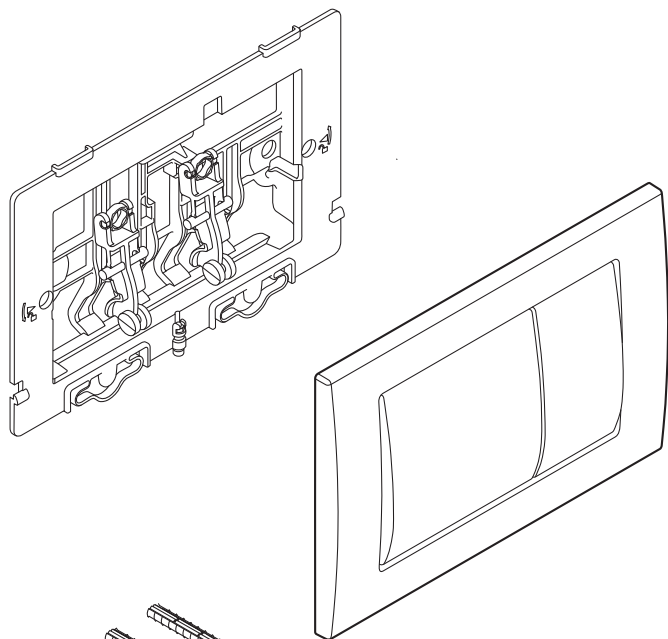

METAL DD

MECHANICAL

(dimensions in millimeters)

4

FRONT

x2

x2

← X + 45mm →

← X + 30mm →

4

TOP

x2

x2

← X + 10mm →

← X + 75mm →

5