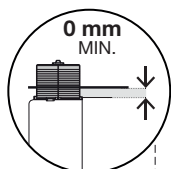

METAL DD

MECHANICAL

(dimensions in millimeters)

4

FRONT

x2

x2

← X + 45mm →

← X + 30mm →

4

TOP

x2

x2

← X + 10mm →

← X + 75mm →

5