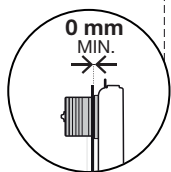

METAL DD

MECHANICAL

(dimensions in millimeters)

4

FRONT

x2

x2

← X + 45mm →

← X + 30mm →

4

TOP

x2

x2

← X + 10mm →

← X + 75mm →

5