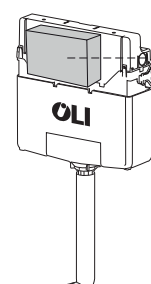

METAL DD

MECHANICAL

(dimensions in millimeters)

4

FRONT

x2

x2

← X + 45mm →

← X + 30mm →

4

TOP

x2

x2

← X + 10mm →

← X + 75mm →

5