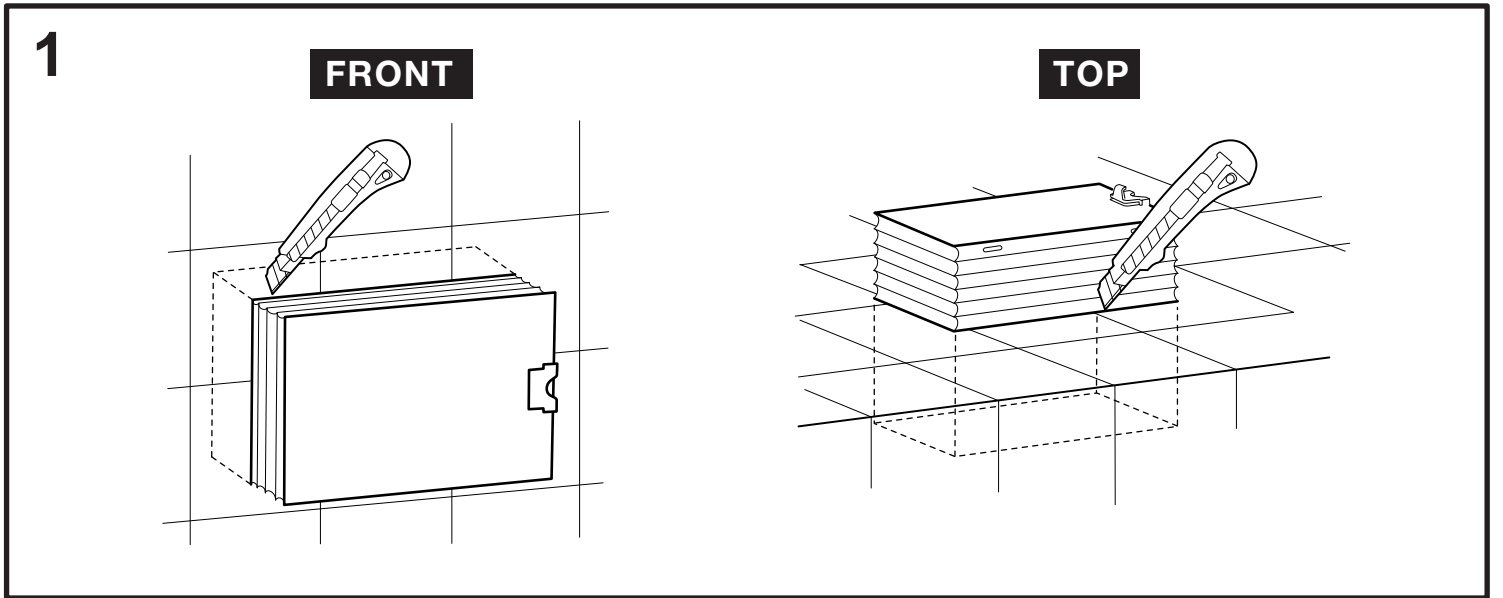

METAL DD

MECHANICAL

(dimensions in millimeters)

4

FRONT

x2

x2

← X + 45mm →

← X + 30mm →

4

TOP

x2

x2

← X + 10mm →

← X + 75mm →

5