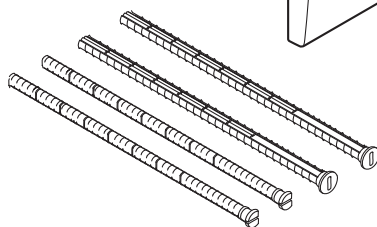

METAL DD

MECHANICAL

(dimensions in millimeters)

4

FRONT

x2

x2

← X + 45mm →

← X + 30mm →

4

TOP

x2

x2

← X + 10mm →

← X + 75mm →

5