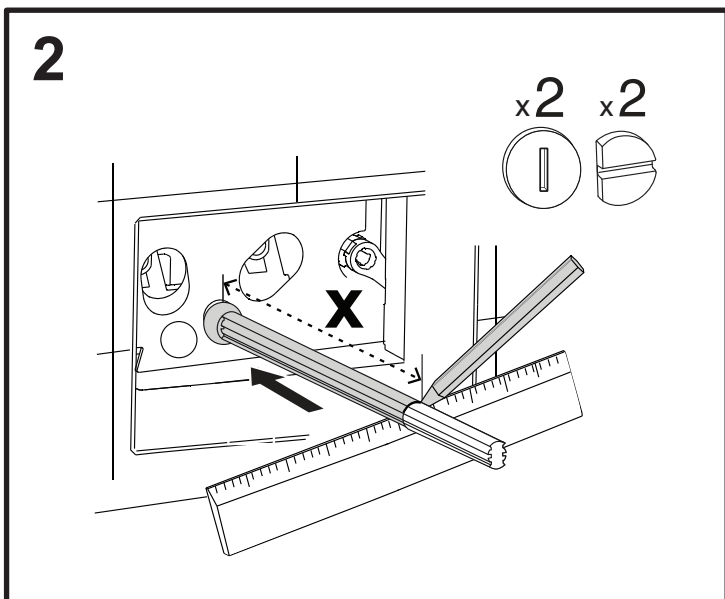

METAL DD

MECHANICAL

(dimensions in millimeters)

4

FRONT

x2

x2

← X + 45mm →

← X + 30mm →

4

TOP

x2

x2

← X + 10mm →

← X + 75mm →

5