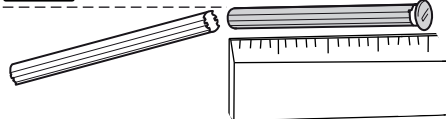

METAL DD

MECHANICAL

(dimensions in millimeters)

4

FRONT

x2

x2

← X + 45mm →

← X + 30mm →

4

TOP

x2

x2

← X + 10mm →

← X + 75mm →

5