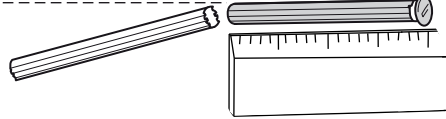

METAL DD

MECHANICAL

(dimensions in millimeters)

4

FRONT

x2

x2

← X + 45mm →

← X + 30mm →

4

TOP

x2

x2

← X + 10mm →

← X + 75mm →

5