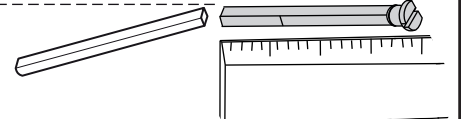

METAL DD

MECHANICAL

(dimensions in millimeters)

4

FRONT

x2

x2

← X + 45mm →

← X + 30mm →

4

TOP

x2

x2

← X + 10mm →

← X + 75mm →

5