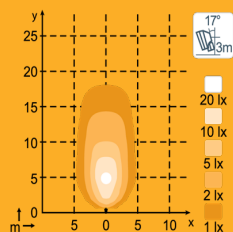

Canis Go 410 1000lm
Flood

NORDICLIGHTS

Features

- Long Lifetime
- Low Maintenance
- Waterproof
- Heavy Duty Construction
- Reverse Voltage
- EMC
- Load Dump Protected
- Over Voltage Protected
- Overheat Protected
- Salt Mist
- Optically Even Light
- Multi Voltage
- Compact