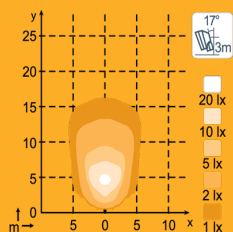

CANIS GO 410

The CANIS GO 410 LED work lamp offers a quality solution with low power consumption. The light is suitable for mounting in tight places and for applications in demanding working environments.

Light patterns

Canis Go 410 1000lm
Wide Flood

Canis Go 410 1000lm
Flood

NORDICLIGHTS

Features

-  Long Lifetime
-  Low Maintenance
-  Waterproof
-  Heavy Duty Construction
-  Reverse Voltage
-  EMC
-  Load Dump Protected
-  Over Voltage Protected
-  Overheat Protected
-  Salt Mist
-  Optically Even Light
-  Multi Voltage
-  Compact

Drawings

Specifications

Theoretical Lumens Output:	1600lm
Operational Lumens Output:	1000lm
Colour Temperature:	5000K
Nominal / Input Voltage DC:	12/2 9-16V / 18-32V
Power Consumption:	16W
Nominal Current at:	24V 0.60A 12V 1.05A
Connector:	Built-in Deutch 2-pin
Mount:	Single Bolt M8
Shock:	60G
Vibration:	8Grms 24-2000Hz
Lens:	PA
Body:	Aluminium
Weight:	0.5kg
IP Rating:	IP68 IP6K9K
Salt Mist:	ISO 9227 240H
EMC:	CISPR 25 Class 5 EN12895 ISO 13766 ISO 14982 ISO 7637-2
Operating Temperatures:	-40°C... +85°C (Overheat protected)