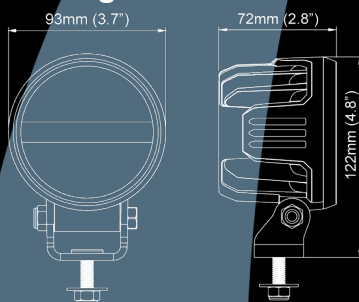

CANIS GO 410

The CANIS GO 410 LED work lamp offers a quality solution with low power consumption. The light is suitable for mounting in tight places and for applications in demanding working environments.

Light patterns

Canis Go 410 1000lm
Wide Flood

Canis Go 410 1000lm
Flood

NORDICLIGHTS

Features

-  Long Lifetime
-  Low Maintenance
-  Waterproof
-  Heavy Duty Construction
-  Reverse Voltage
-  EMC
-  Load Dump Protected
-  Over Voltage Protected
-  Overheat Protected
-  Salt Mist
-  Optically Even Light
-  Multi Voltage
-  Compact

Drawings

Specifications

Theoretical Lumens Output:	1600lm
Operational Lumens Output:	1000lm
Colour Temperature:	5000K
Nominal / Input Voltage DC:	12/2 9-16V / 18-32V
Power Consumption:	16W
Nominal Current at:	24V 0.60A 12V 1.05A
Connector:	Built-in Deutch 2-pin
Mount:	Single Bolt M8
Shock:	60G
Vibration:	8Grms 24-2000Hz
Lens:	PA
Body:	Aluminium
Weight:	0.5kg
IP Rating:	IP68 IP6K9K
Salt Mist:	ISO 9227 240H
EMC:	CISPR 25 Class 5 EN12895 ISO 13766 ISO 14982 ISO 7637-2
Operating Temperatures:	-40°C... +85°C (Overheat protected)