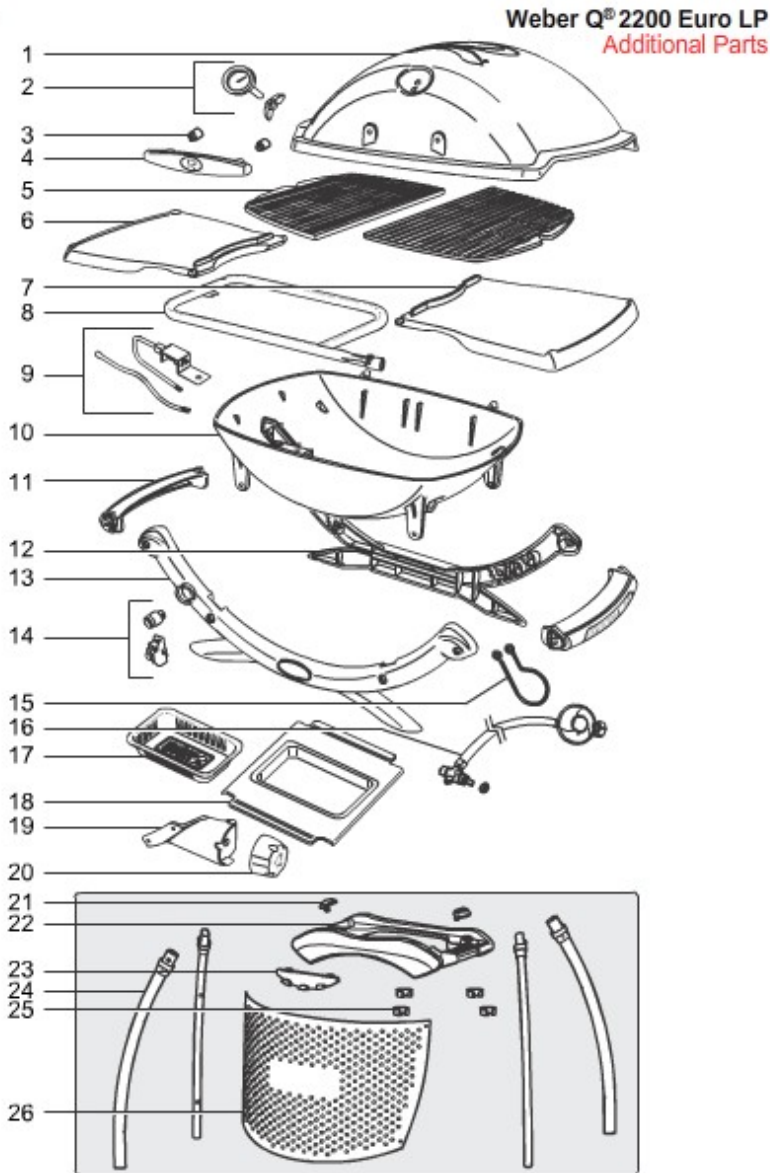

SCHEMATICS

CUSTOMER SERVICE
1-800-446-1071

Russia / Gas / Weber Q (2014-2016)

[VIEW ALL](#)

MODEL #: 54120321 DESCRIPTION: WEBER Q 2200 GRT GRAY W/STAND (2014) (RU)

[Print Schematic](#)

08.13

SEQ	DESCRIPTION	PART#
A	Owner's Guide, Q 1000/1200/2000/220, Russia '14	57548
A	Assembly Guide, Q stand '14	57640
W	Hardware kit, Q 2000/2200, export '14	85369
W	Hardware, tank holder, Q series, export	66638
W	Hardware, burner, Q	66635

W	Hardware, cookbox/frame, Q 1000/2000 series, export	66575
1	Hardware, hinge, Q series, export	66543
1	Lid assembly, Q 2200, granite gray '14	69944
2	Thermometer, Q 100/200, export	66546
3	Handle spacers, Q 1000/2000, export	66577
4	Lid handle, Q 1000/1200/2000/2200, export	66538
5	Cooking grate w/clips, Q 200/2000 series	66588
6	Table kit, Q 2000/2200, EU East '14	60080
7	Table kit, Q 2000/2200, EU East '14	60080
8	Burner tube w/hardware, Q 2000, Chile	66598
8	Hardware, burner, Q	66635
9	Igniter kit, electronic, Q 1200/2200 series, export	66578
10	Cookbox, Q 2000, black, export	66536
10	Hardware, cookbox/frame, Q 1000/2000 series, export	66575
11	Side handle, black, Q 2000 series, export	66548
12	Hardware, leg frame, Q 100/1000/200/2000, export	66544
12	Rear leg frame, black, Q 2000, EU	66550
12	Rubber tabs, export	66673
13	Rubber tabs, export	66673
13	Front frame, black, Q 2000 series, export	66549
13	Hardware, leg frame, Q 100/1000/200/2000, export	66544
14	Ignition module button, Weber Q	40358001
14	Igniter module, Q series, export	66589
15	Hardware, tank holder, Q series, export	66638
15	Wire tank holder, Q 1000/2000, export	66637
16	Hose and regulator/valve, Q 200, RU	74193
16	Brass hex nut for side burner valve	87504
17	Aluminum drip pans - small	6415
18	Catch pan, Q 200, export	66634