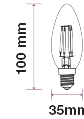

4W

VT-2054D 4W CANDLE FILAMENT DIMMABLE FROST COVER BULB
 COLORCODE:2700K E14

Equivalent 35W	Lumens 350	Beam Angle 300	Dimensions 35x100mm
--------------------------	----------------------	--------------------------	-------------------------------

Warm White
 SKU:7176

Technical Information

Instant Start: 0-100% in 11s	Long life: 20,000 Hours
EQ-WATTS: 35	LED Chip Type: FILAMENT
Watts: 4	IP Rating: IP20
Lumens: 350	Dimmable: Yes
Holder Type: E14	Warranty (Years): 2
Shape: CANDLE	PF: >0.4
Beam Angle: 300	CRI: >80
Unit Color: White	Operation Temperature: -25 to +50°C
Body Type: Glass	Input Power: AC:220-240V,50/60Hz
Energy Rating: A+	