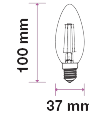

4W

VT-1986D 4W LED CANDLE FILAMENT BULB COLORCODE:2700K E14 DIMMABLE

Equivalent 40W	Lumens 350	Beam Angle 300	Dimensions 37x100mm
--------------------------	----------------------	--------------------------	-------------------------------

Warm White
 SKU:4365

Technical Information

Instant Start: 0-100% in 11s	Long life: 20,000 Hours
EQ-WATTS: 40	LED Chip Type: FILAMENT
Watts: 4	IP Rating: IP20
Lumens: 350	Dimmable: Yes
Holder Type: E14	Warranty (Years): 2
Shape: CANDLE	PF: >0.5
Beam Angle: 300	CRI: >80
Unit Color: TRANSPARENT	Operation Temperature: -25 to +50°C
Body Type: Glass	Input Power: AC:220-240V,50Hz
Energy Rating: A+	