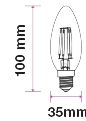

4W

VT-1936 4W FROST CANDLE FILAMENT BULB COLORCODE:2700K E14

Equivalent <b>40W</b>	Lumens <b>400</b>	Beam Angle <b>300</b>	Dimensions <b>35x100mm</b>
--------------------------	----------------------	--------------------------	-------------------------------

## Technical Information

Instant Start: 0-100% in 11s	Long life: 20,000 Hours
EQ-WATTS: 40	LED Chip Type: FILAMENT
Watts: 4	IP Rating: IP20
Lumens: 400	Dimmable: No
Holder Type: E14	Warranty (Years): 2
Shape: CANDLE	PF: >0.4
Beam Angle: 300	CRI: >80
Unit Color: White	Operation Temperature: -25 to +50°C
Body Type: Glass	Input Power: AC:220-240V,50Hz
Energy Rating: A++	