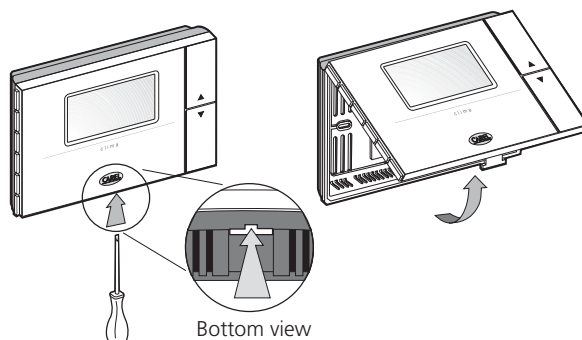

Assembly

Headquarters

CAREL S.p.A.
Via dell'Industria, 11
35020 Brugine - Padova (Italy)
Tel. (+39) 0499 716611
Fax (+39) 0499 716600
carel@carel.com - www.carel.com

Subsidiaries

CAREL Australia Pty Ltd
www.carel.com.au
sales@carel.com.au

CAREL China Ltd.
www.carelhk.com
sales@carelhk.com

CAREL Deutschland GmbH
www.carel.de
info@carel.de

CAREL Export
www.carel.com
carelexport@carel.com

CAREL France Sas
www.carelfrance.fr
carelfrance@carelfrance.fr

CAREL Italia
www.carel.it
carelitalia@carel.com

CAREL Sud America Ltda.
www.carel.com.br
carelsudamerica@carel.com.br

CAREL U.K. Ltd.
www.careluk.co.uk
careluk@careluk.co.uk

CAREL USA L.L.C.
www.carelusa.com
sales@carelusa.com

Affiliated Companies:

CAREL Korea Co. Ltd.
www.carel.co.kr
info@carel.co.kr

CAREL (Thailand) Co. Ltd.
www.carel.co.th
info@carel.co.th

www.carel.com

All trademarks hereby referenced are the property of their respective owners. CAREL is a registered trademark of CAREL S.p.A. in Italy and/or other countries.

© CAREL S.p.A. 2006 all rights reserved

CAREL reserves the right to make modifications or changes to its products without prior warning.