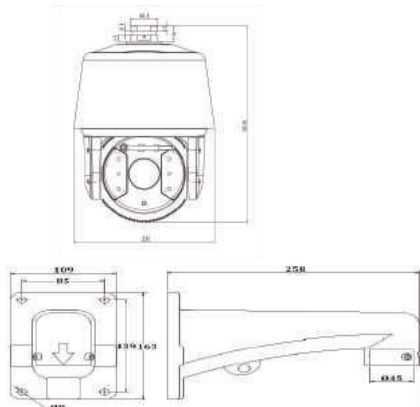

DIMENSIONS

SPECIFICATIONS