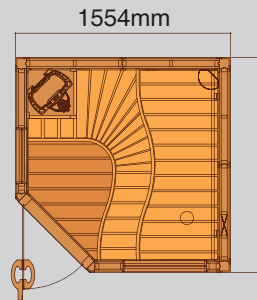

1616LAC-WAVE