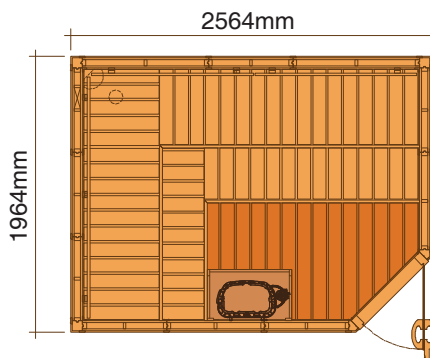

2323LLC-PIANO