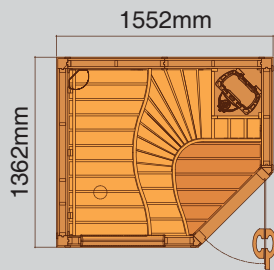

STANDARD SAUNA ROOM LAYOUT

1416RAC-WAVE