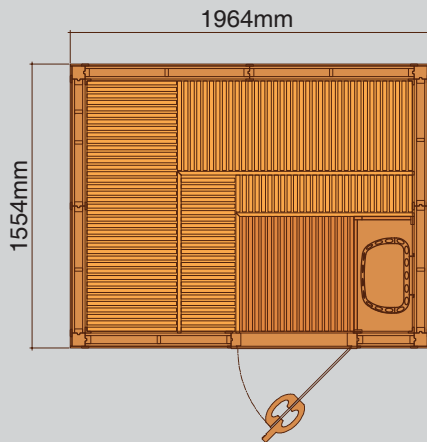

1620RL-PIANO