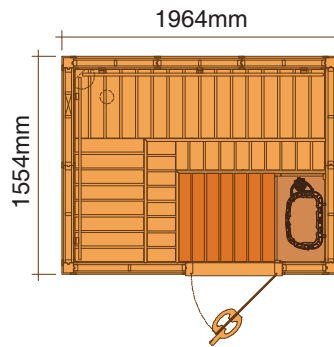

STANDARD SAUNA ROOM LAYOUT

1416RAC-WAVE

1620RL

See more sauna room layouts
at www.sawo.com