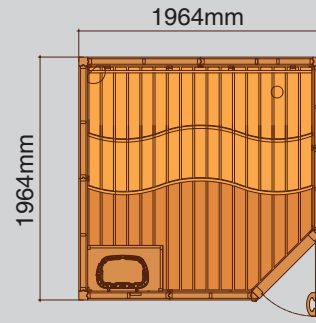

2020LSC-WAVE