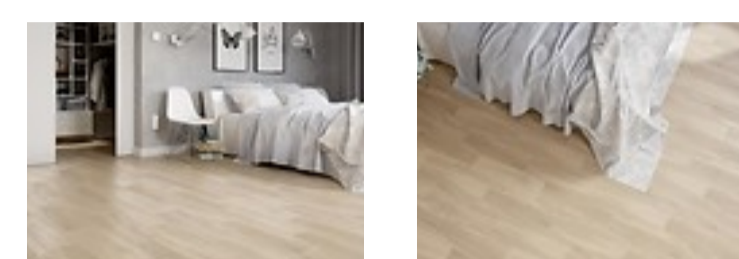

I LOVE WOOD

For the love of wood

Contemporary European indoor design trends have been seeking inspiration in the natural world for years, and its peak is now. Cersanit has created I Love Wood with all the beauty and uniqueness of timber and the durability of robust vitrified tiles. Each tile comes with a unique grain of wood to provide an imitation of wooden planks on the floor. And, with the different wood species available, I Love Wood is the most diverse collection in Cersanit's portfolio. The light tones are a great match for Scandinavian minimalism, the darker and fuller tones emulate old English indoor design themes while the cool and smart shades of brown are perfect for those indoor designs which evoke a sense of order.

TILES FROM THIS COLLECTION

FINWOOD white
18,5 x 59,8

SANDWOOD white
18,5 x 59,8

CHESTERWOOD cream
18,5 x 59,8

ROYALWOOD cream
18,5 x 59,8

SANDWOOD cream
18,5 x 59,8

SANDWOOD beige
18,5 x 59,8

CHESTERWOOD beige
18,5 x 59,8