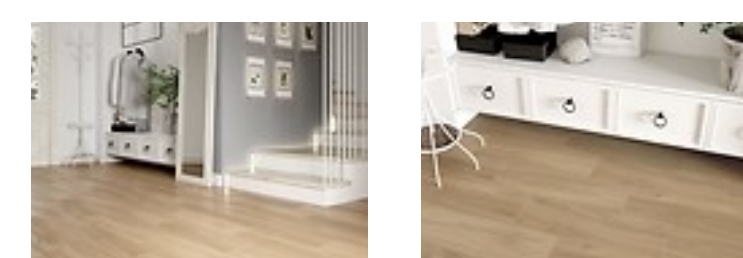

[BACK TO INSPIRATIONS](#)

I LOVE WOOD

For the love of wood

Contemporary European indoor design trends have been seeking inspiration in the natural world for years, and its peak is now. Cersanit has created I Love Wood with all the beauty and uniqueness of timber and the durability of robust vitrified tiles. Each tile comes with a unique grain of wood to provide an imitation of wooden planks on the floor. And, with the different wood species available, I Love Wood is the most diverse collection in Cersanit's portfolio. The light tones are a great match for Scandinavian minimalism, the darker and fuller tones emulate old English indoor design themes while the cool and smart shades of brown are perfect for those indoor designs which evoke a sense of order.