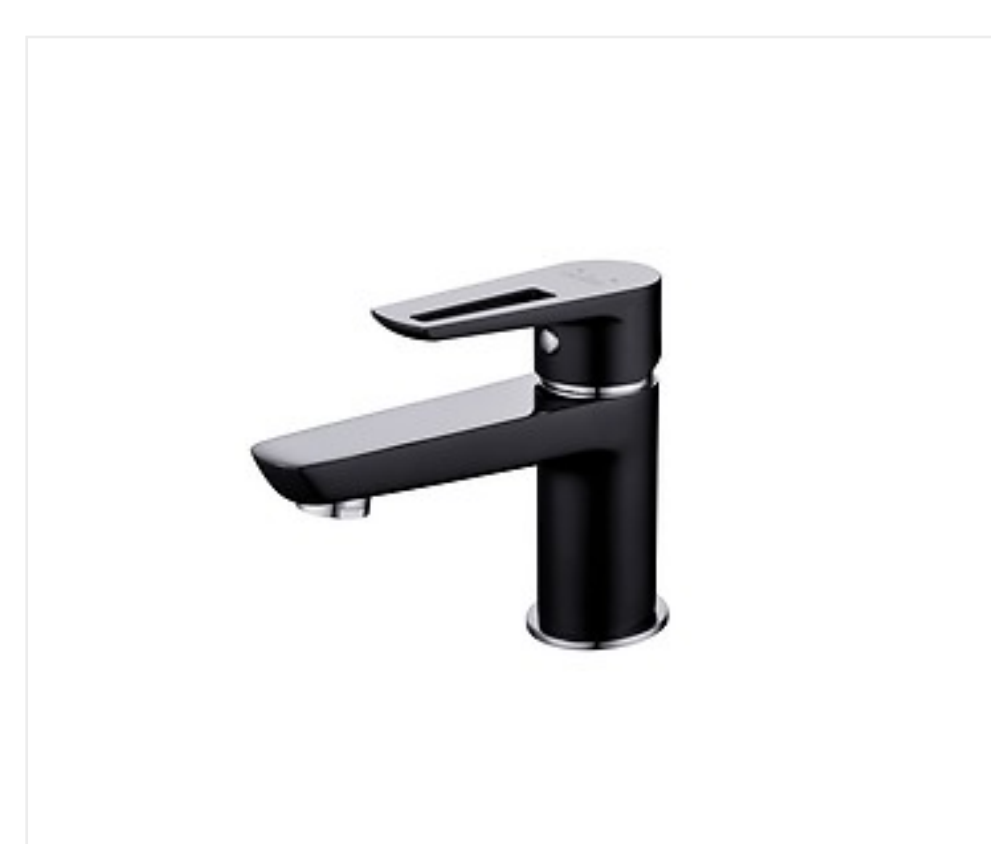

### EQUIPMENT USED IN THE ARRANGEMENT

MILLE BLACK washbasin faucet

PARVA 55 furniture washbasin