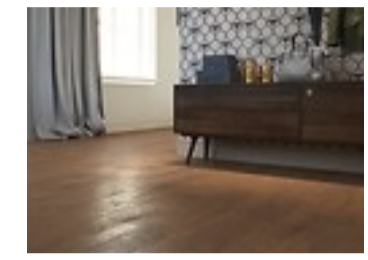

I LOVE WOOD

For the love of wood

Contemporary European indoor design trends have been seeking inspiration in the natural world for years, and its peak is now. Cersanit has created I Love Wood with all the beauty and uniqueness of timber and the durability of robust vitrified tiles. Each tile comes with a unique grain of wood to provide an imitation of wooden planks on the floor. And, with the different wood species available, I Love Wood is the most diverse collection in Cersanit's portfolio. The light tones are a great match for Scandinavian minimalism, the darker and fuller tones emulate old English indoor design themes while the cool and smart shades of brown are perfect for those indoor designs which evoke a sense of order.