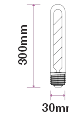

7W

VT-2008 7W T30 LED FILAMENT BULB AMBER GLASS COLORCODE:2200K E27

Equivalent 60W	Lumens 700	Beam Angle 300	Dimensions 30x300mm
--------------------------	----------------------	--------------------------	-------------------------------

Warm White
 SKU:7144

Technical Information

Instant Start: 0-100% in 11s	Long life: 20,000 Hours
EQ-WATTS: 60	LED Chip Type: FILAMENT
Watts: 7	IP Rating: IP20
Lumens: 700	Dimmable: No
Holder Type: E27	Warranty (Years): 2
Shape: T30	PF: >0.5
Beam Angle: 300	CRI: >80
Unit Color: White	Operation Temperature: -25 to +50°C
Body Type: Glass	Input Power: AC:220-240V,50/60Hz
Energy Rating: A+	

Note: 

Suitable & Recommended for maximum daily use of 10-12 hours, usage beyond this would void the warranty

Packaging

Unit Details

Gross Weight(GW) Kgs	0.1
Length(Box)mm	35
Width(Box)mm	35
Height(Box)mm	320
Unit CBM	0.000416