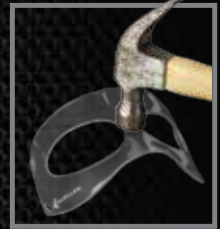

Proprietary Occipital Harness

- Secure fit
- Increased comfort
- Fully adjustable

Medical Grade Polycarbonate

- Crack/shatter proof
- Improved visibility

Anatomically Contoured Design

- Superior fit
- Less obtrusive design

Energy Displacement

- Broadly disperses energy from impact

FACE GUARD

The Mueller® Face Guard helps protect against common impact related sports injuries of the nose and face. It's ideal for basketball, wrestling, karate, baseball, volleyball and other sports where face masks are not required.