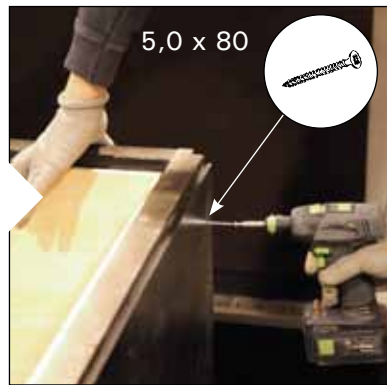

CLARO

EN Assembly Instructions for Sauna

1. Assemble the base frame. Adjust the frame with adjustable feet.

2. Assemble the walls.

3. Assemble the ceiling elements.

4. Assemble the interior.

5. Assemble the lamp.