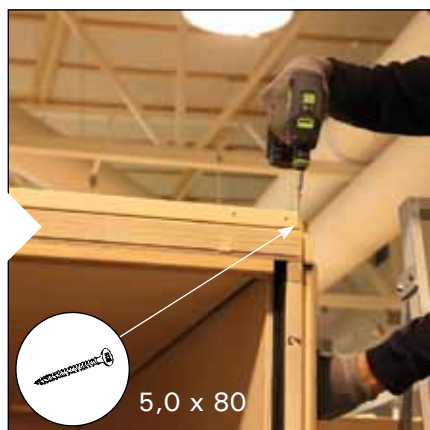

CLARO

EN Assembly Instructions for Sauna

1. Assemble the base frame. Adjust the frame with adjustable feet.

2. Assemble the walls.

3. Assemble the ceiling elements.

4. Assemble the interior.

5. Assemble the lamp.