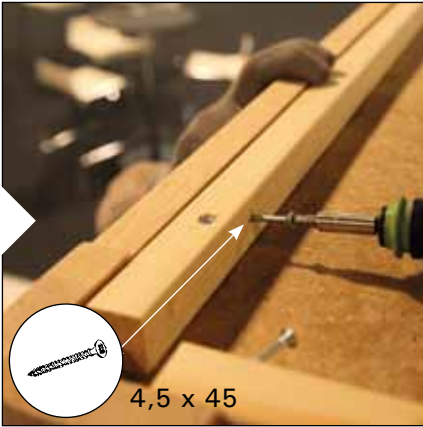

CLARO

EN Assembly Instructions for Sauna

1. Assemble the base frame. Adjust the frame with adjustable feet.

2. Assemble the walls.

3. Assemble the ceiling elements.

4. Assemble the interior.

5. Assemble the lamp.