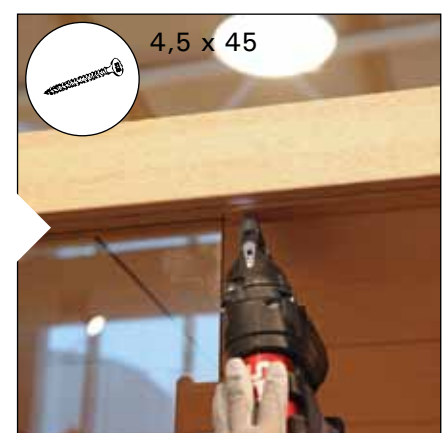

CLARO

EN Assembly Instructions for Sauna

1. Assemble the base frame. Adjust the frame with adjustable feet.

2. Assemble the walls.

3. Assemble the ceiling elements.

4. Assemble the interior.

5. Assemble the lamp.