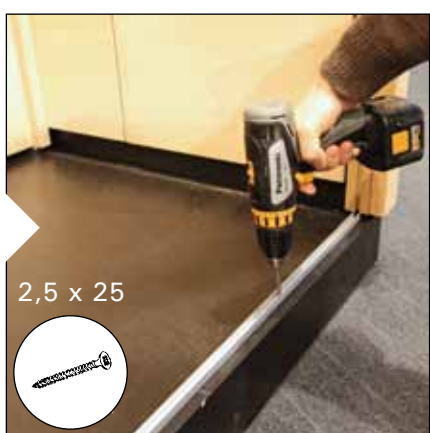

CLARO

EN Assembly Instructions for Sauna

1. Assemble the base frame. Adjust the frame with adjustable feet.

2. Assemble the walls.

3. Assemble the ceiling elements.

4. Assemble the interior.

5. Assemble the lamp.