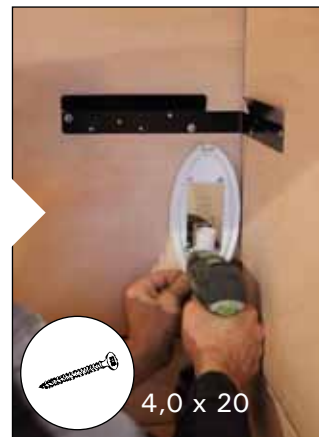

CLARO

EN Assembly Instructions for Sauna

1. Assemble the base frame. Adjust the frame with adjustable feet.

2. Assemble the walls.

3. Assemble the ceiling elements.

4. Assemble the interior.

5. Assemble the lamp.