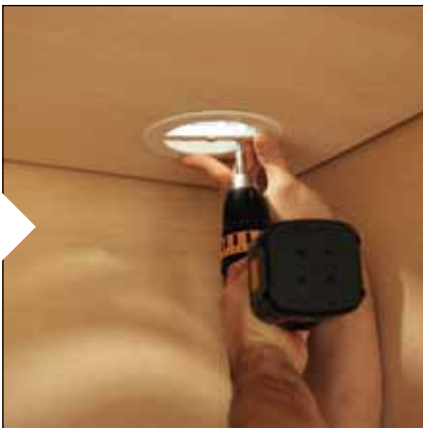

CLARO

EN Assembly Instructions for Sauna

1. Assemble the base frame. Adjust the frame with adjustable feet.

2. Assemble the walls.

3. Assemble the ceiling elements.

4. Assemble the interior.

5. Assemble the lamp.