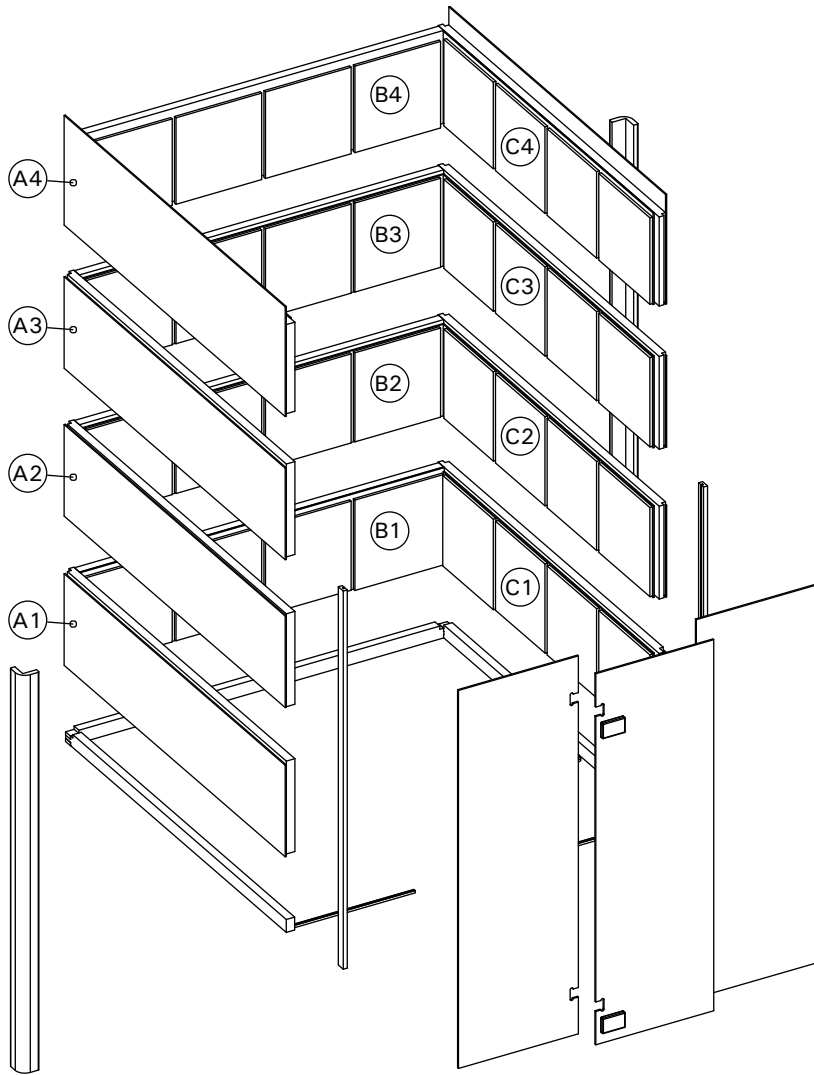

CLARO

EN Assembly Instructions for Sauna

1. Assemble the base frame. Adjust the frame with adjustable feet.

2. Assemble the walls.

3. Assemble the ceiling elements.

4. Assemble the interior.

5. Assemble the lamp.