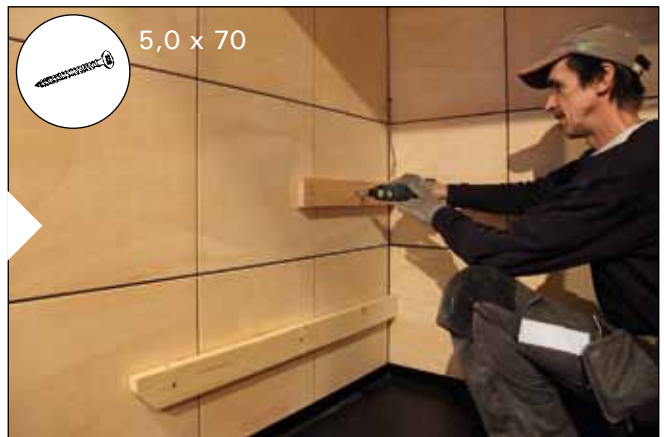

CLARO

EN Assembly Instructions for Sauna

1. Assemble the base frame. Adjust the frame with adjustable feet.

2. Assemble the walls.

3. Assemble the ceiling elements.

4. Assemble the interior.

5. Assemble the lamp.