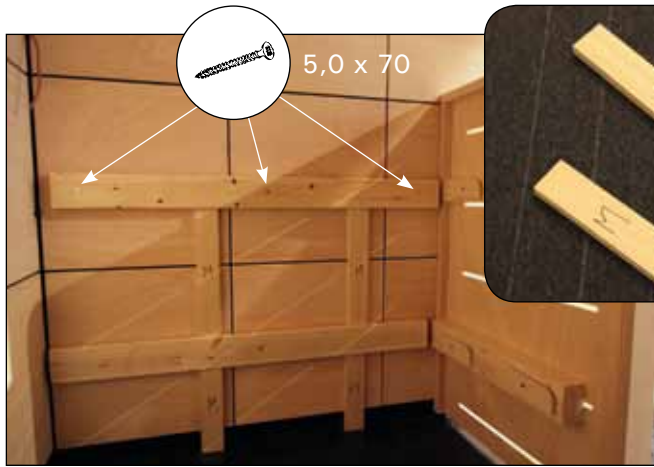

CLARO

EN Assembly Instructions for Sauna

1. Assemble the base frame. Adjust the frame with adjustable feet.

2. Assemble the walls.

3. Assemble the ceiling elements.

4. Assemble the interior.

5. Assemble the lamp.