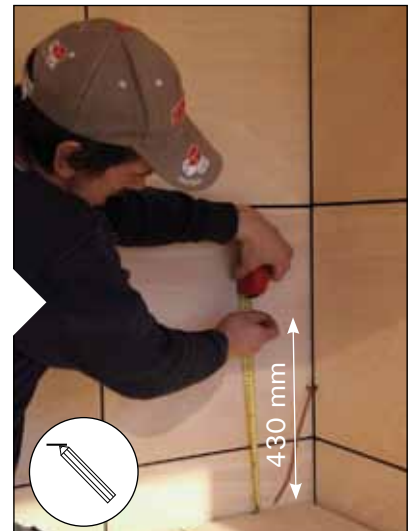

CLARO

EN Assembly Instructions for Sauna

1. Assemble the base frame. Adjust the frame with adjustable feet.

2. Assemble the walls.

3. Assemble the ceiling elements.

4. Assemble the interior.

5. Assemble the lamp.