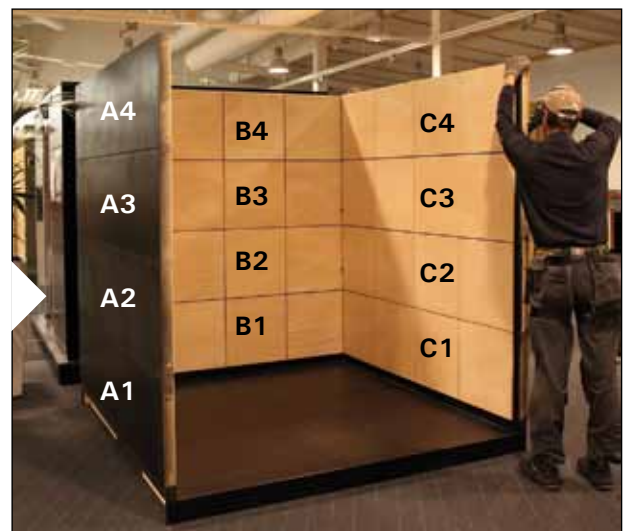

CLARO

EN Assembly Instructions for Sauna

1. Assemble the base frame. Adjust the frame with adjustable feet.

2. Assemble the walls.

3. Assemble the ceiling elements.

4. Assemble the interior.

5. Assemble the lamp.