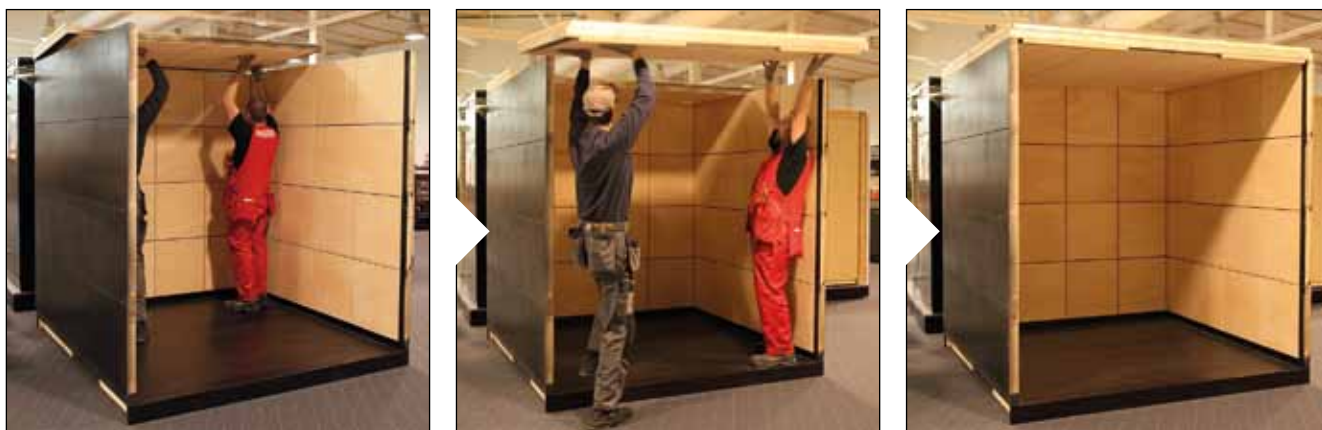

CLARO

EN Assembly Instructions for Sauna

1. Assemble the base frame. Adjust the frame with adjustable feet.

2. Assemble the walls.

3. Assemble the ceiling elements.

4. Assemble the interior.

5. Assemble the lamp.