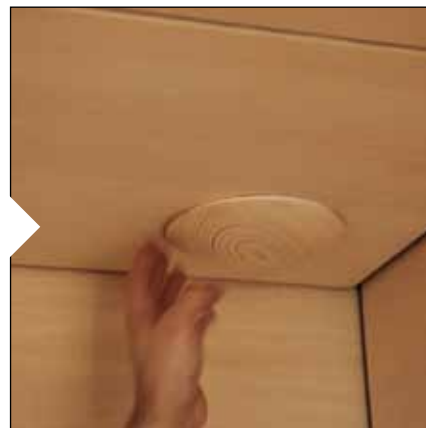

CLARO

EN Assembly Instructions for Sauna

1. Assemble the base frame. Adjust the frame with adjustable feet.

2. Assemble the walls.

3. Assemble the ceiling elements.

4. Assemble the interior.

5. Assemble the lamp.