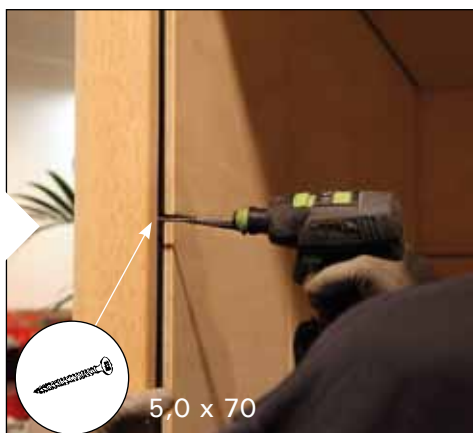

CLARO

EN Assembly Instructions for Sauna

1. Assemble the base frame. Adjust the frame with adjustable feet.

2. Assemble the walls.

3. Assemble the ceiling elements.

4. Assemble the interior.

5. Assemble the lamp.