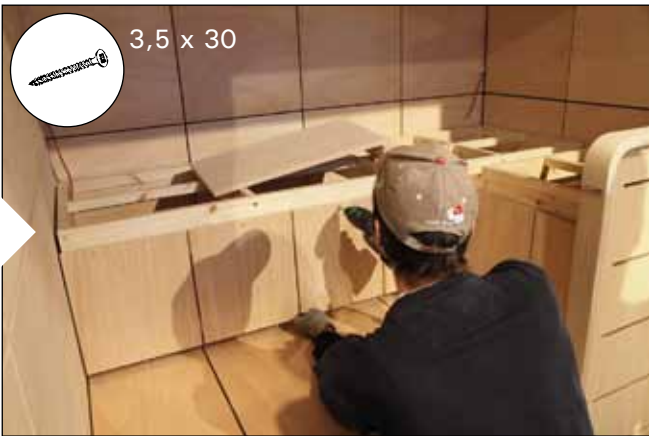

CLARO

EN Assembly Instructions for Sauna

1. Assemble the base frame. Adjust the frame with adjustable feet.

2. Assemble the walls.

3. Assemble the ceiling elements.

4. Assemble the interior.

5. Assemble the lamp.