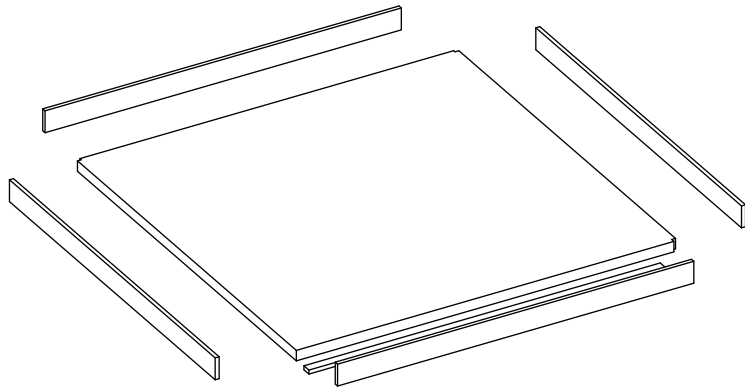

CLARO

EN Assembly Instructions for Sauna

1. Assemble the base frame. Adjust the frame with adjustable feet.

2. Assemble the walls.

3. Assemble the ceiling elements.

4. Assemble the interior.

5. Assemble the lamp.