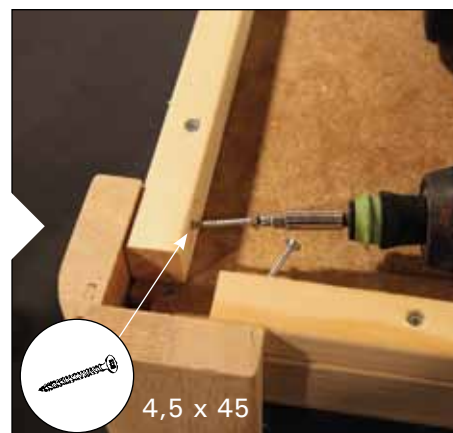

CLARO

EN Assembly Instructions for Sauna

1. Assemble the base frame. Adjust the frame with adjustable feet.

2. Assemble the walls.

3. Assemble the ceiling elements.

4. Assemble the interior.

5. Assemble the lamp.