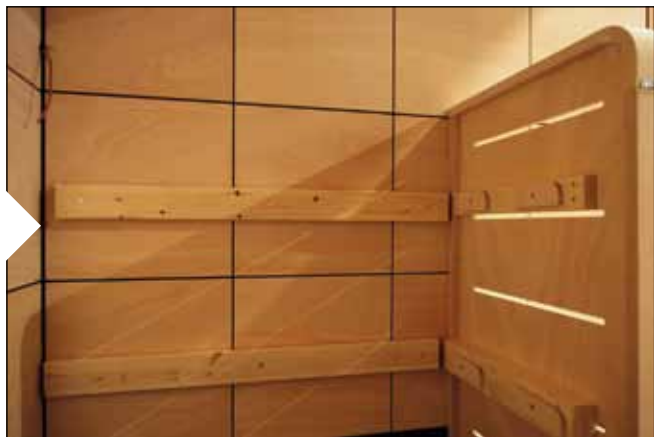

CLARO

EN Assembly Instructions for Sauna

1. Assemble the base frame. Adjust the frame with adjustable feet.

2. Assemble the walls.

3. Assemble the ceiling elements.

4. Assemble the interior.

5. Assemble the lamp.