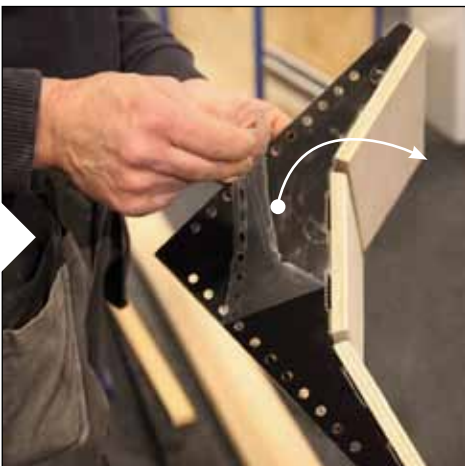

CLARO

EN Assembly Instructions for Sauna

1. Assemble the base frame. Adjust the frame with adjustable feet.

2. Assemble the walls.

3. Assemble the ceiling elements.

4. Assemble the interior.

5. Assemble the lamp.