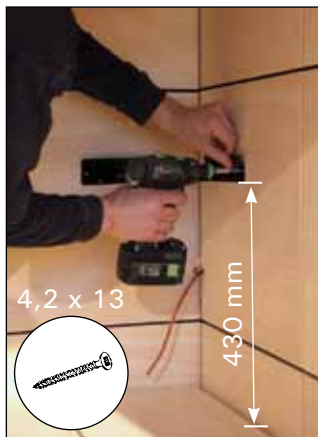

CLARO

EN Assembly Instructions for Sauna

1. Assemble the base frame. Adjust the frame with adjustable feet.

2. Assemble the walls.

3. Assemble the ceiling elements.

4. Assemble the interior.

5. Assemble the lamp.