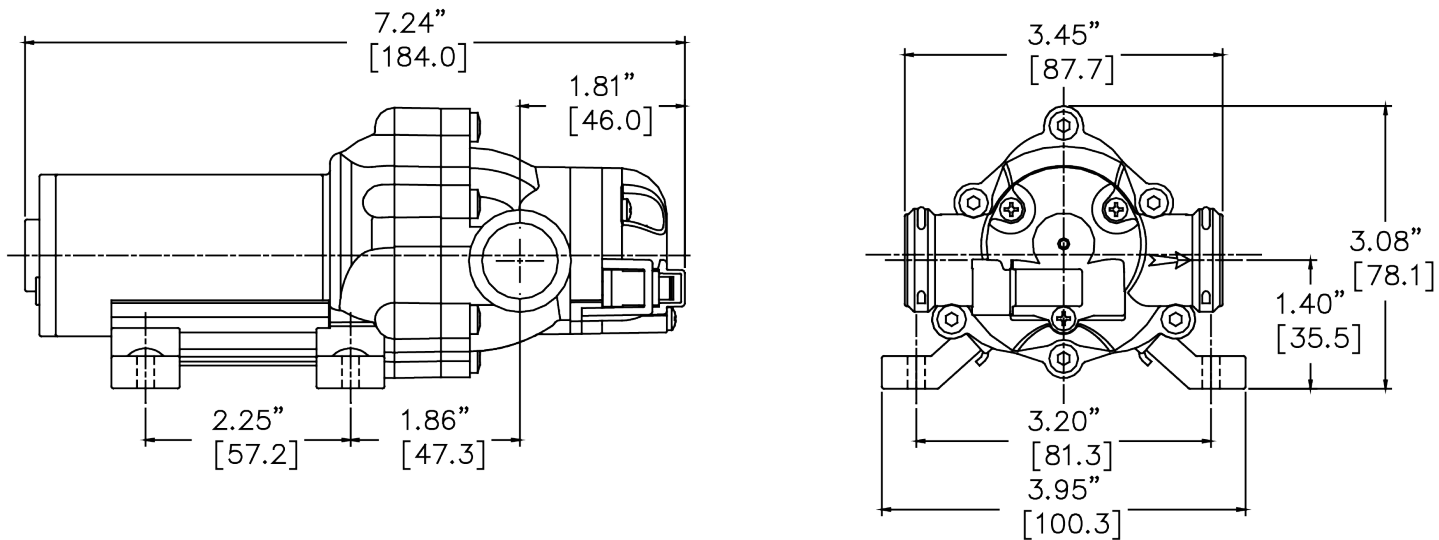

AR 3.8 DFL

BASSA PRESSIONE
low pressure

SERIE 12V DIAPHRAGM PUMPS *pompe a membrana 12V*

Dimensions:

Performance at 12V DC: