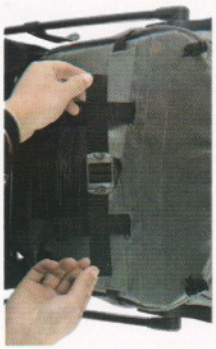

PRODUCT CHARACTERS

FUNCTIONS

1. Backrest adjustment
adjust backrest at any angle based on requirement

2. Five point safety belt
Auto safety buckle
Push the button auto open.

3. Footrest adjustment
The extension rod below the footrest can be pulled out according to sleeping position.

4. Rear wheels with quick release function. Press the button, remove or install wheels.

5. Front wheels with quick release function
Press the button, remove or install wheels