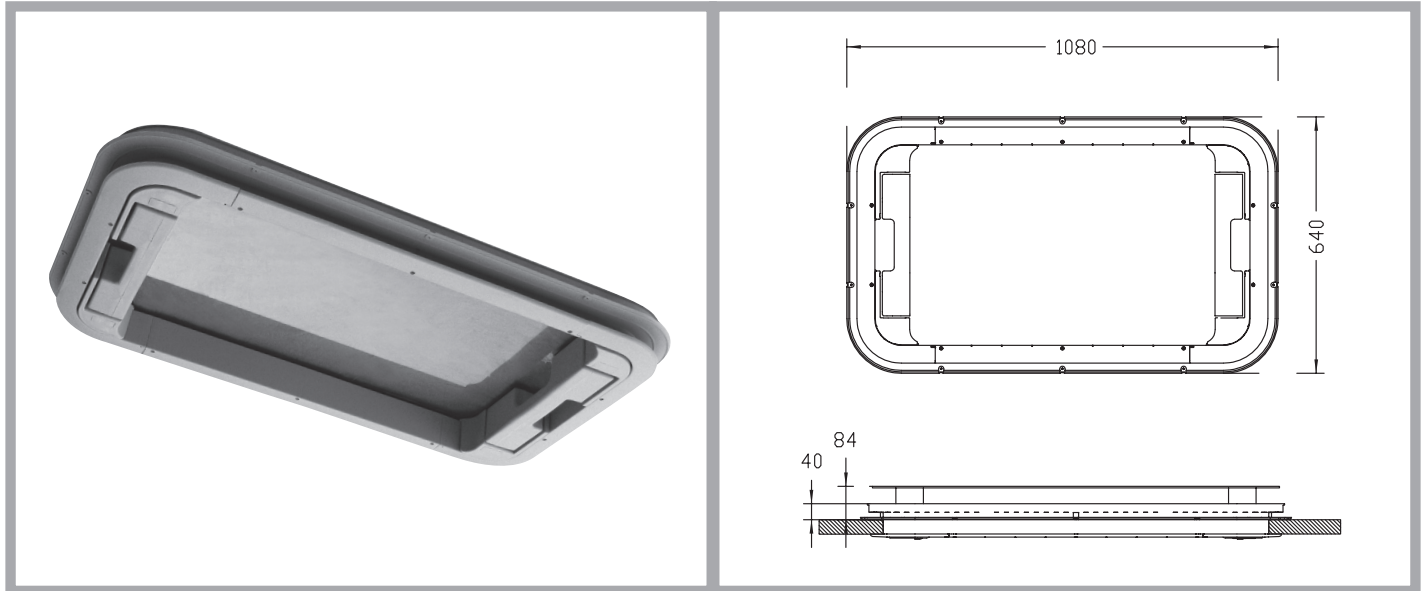

<u>Dakluiken</u>	<u>Dachluken</u>	<u>Roof Hatches</u>
	<b>970 x 530</b>	<b>Manual</b>

## TECHNICAL DETAILS

Part. Nr.	Description	Aperture Size	Radius	Remarks
90-6000	Roof Hatch Manual	970 <sup>+10</sup> <sub>-0</sub> x 530 <sup>+5</sup> <sub>-0</sub>	R80	UV Transmission 19%, Heat Transmission 60%, Light Transmission 48%
90-6000-DARK	Roof Hatch Manual Dark Glass	970 <sup>+10</sup> <sub>-0</sub> x 530 <sup>+5</sup> <sub>-0</sub>	R80	UV Transmission 6%, Heat Transmission 16%, Light Transmission 17%

- Emergency exit according EC2001/85
- Glass Dome homologated ECE 43R
- Suits roof thickness 30mm - 70mm
- High Quality Gaskets
- Internal frame easy to mount in outside frame
- Pre-drilled mounting holes in outside frame