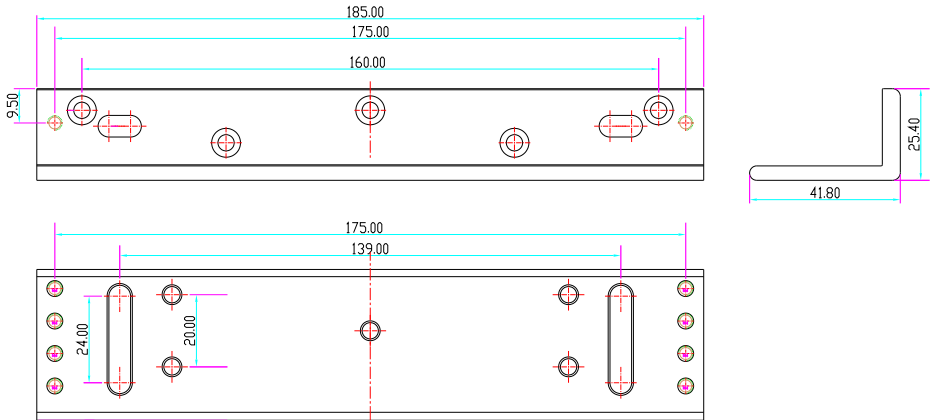

# L Bracket for Magnetic Lock

Model: MBK-180NL

## Specification

- Dimension: 185Lx41.8Wx25.4H(mm)
- Material: High Strength Aluminium, Sandblast Finished
- Opening Mode: 90 Degree Door
- Use with: 180KG Series magnetic lock
- Finished for Shell: Anodized Aluminium
- Weight: 0.15kg

## Dimension