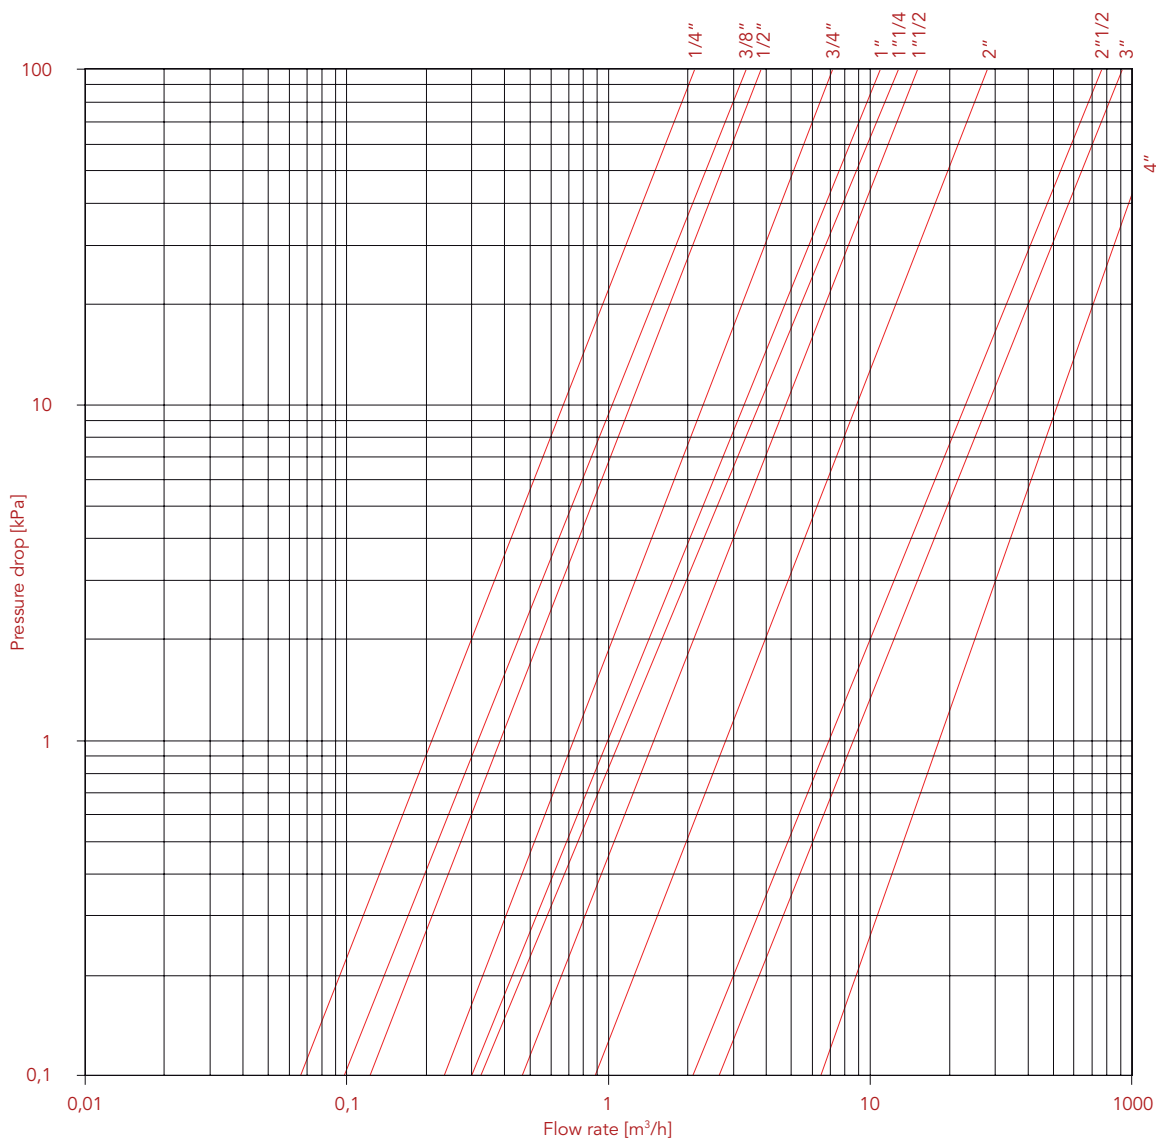

# LOSS WITH WATER DIAGRAM

Art: 192 (500µm/800µm) - 193 (500µm)

SIZE	1/4"	3/8"	1/2"	3/4"	1"	1 1/4"	1 1/2"	2"	2 1/2"	3"	4"
Kv	2,20	3,40	3,80	7,20	11	13	15	28	77	93	146