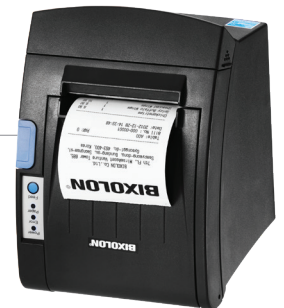

# SRP-350III

3 inch POS printer

Retail

Restaurants & Bars

Ticketing

Kiosk

### Powerful Printing Performance

- Fast printing up to 250mm/sec (25% faster than the SRP-350II)
- 4-type dithering options for graphic printing
- A family of the world-class SRP-350 line

### Multiple interface choice

- Built-in USB with a choice of Serial, Parallel, or Ethernet

## 3 inch POS printer