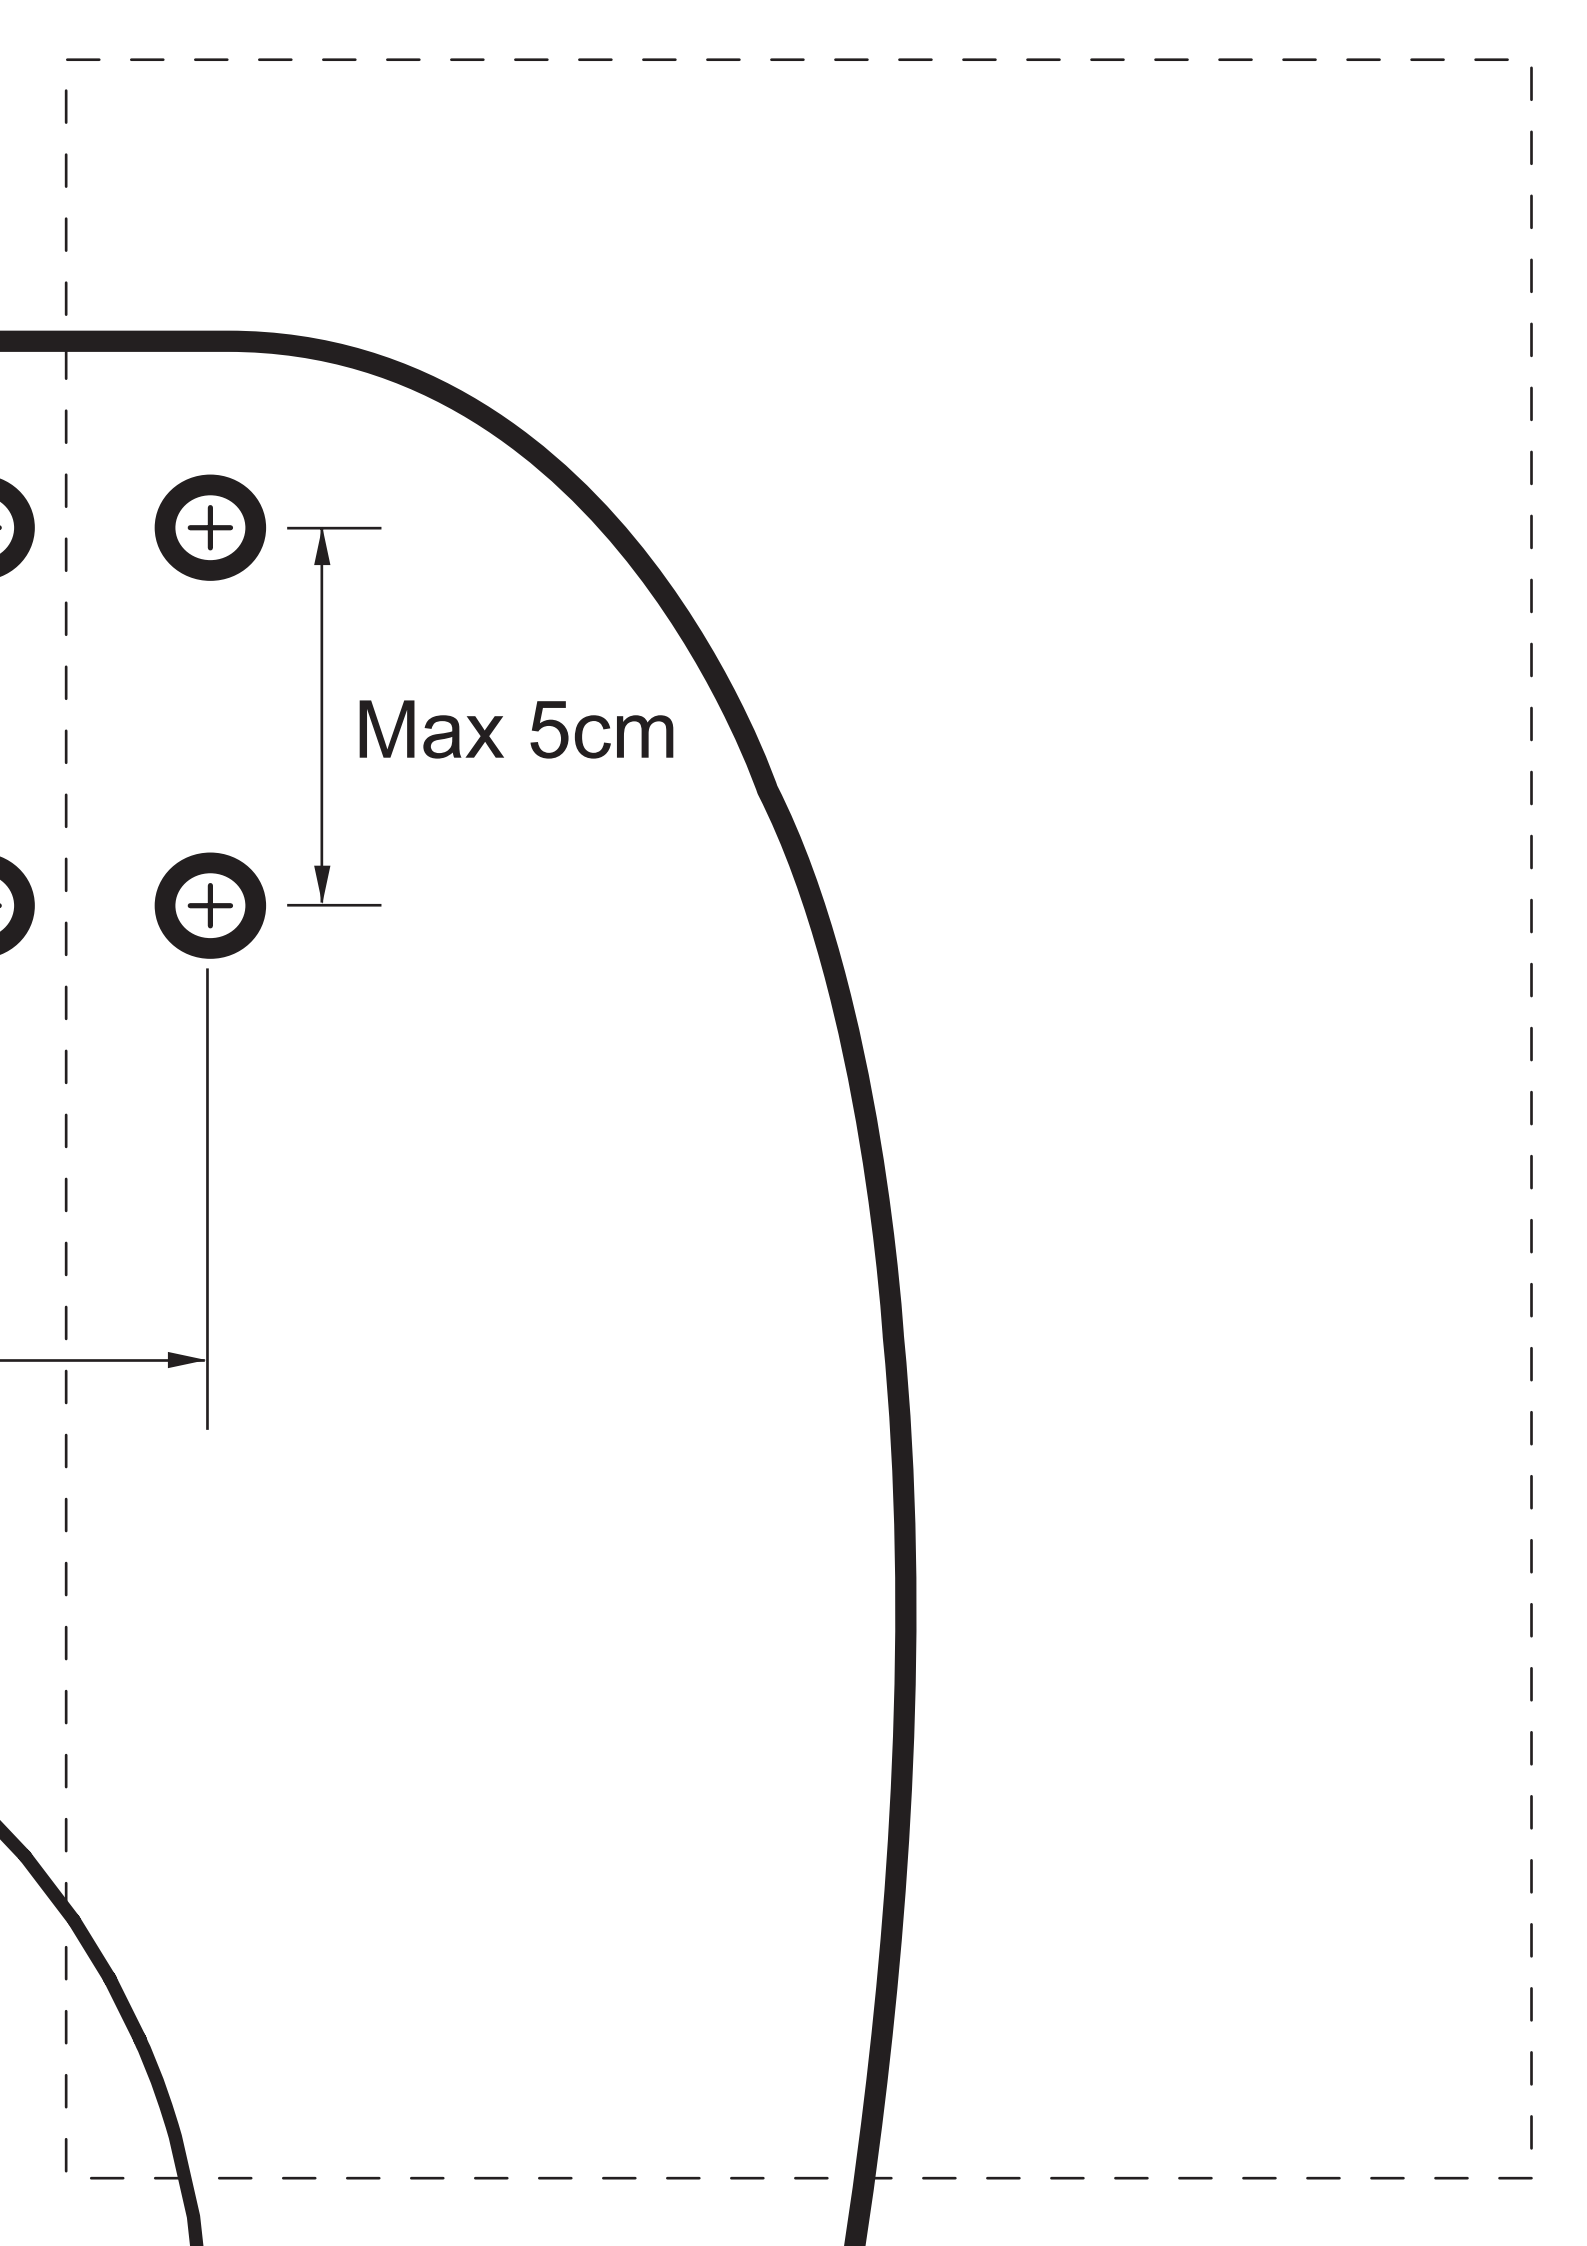

SensPa

Min 14 cm

Max 20 cm

Max 5cm

WS, CS, RS, M400S