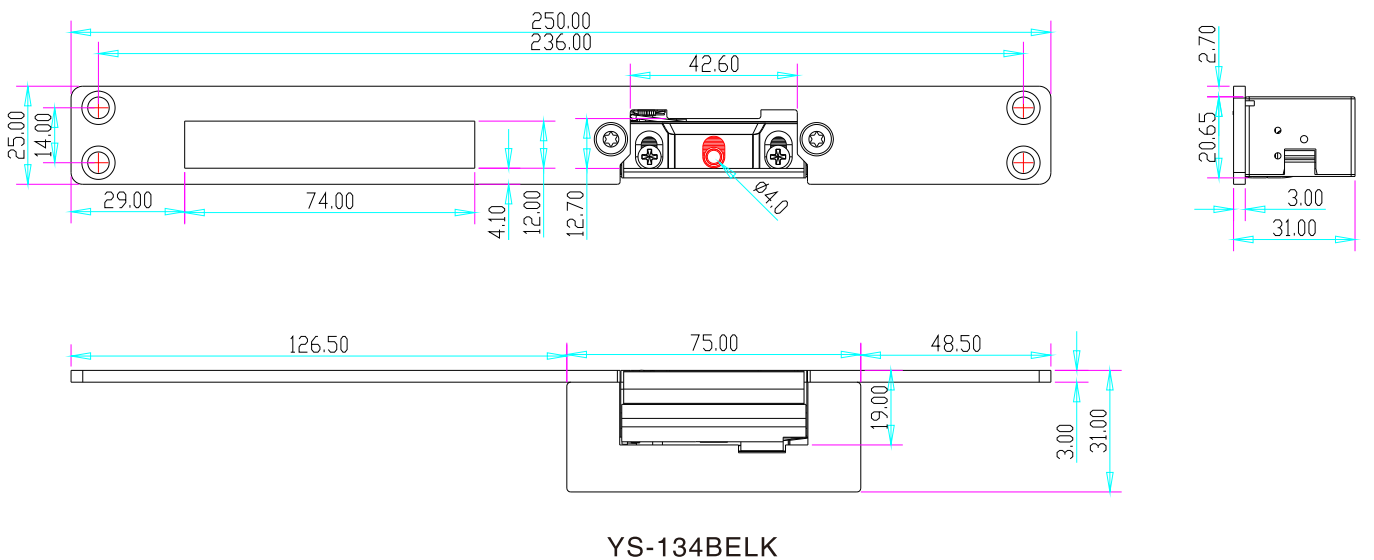

YLI ELECTRONIC

European Type Adjustable Electric Strike

Specification

Model	Size	Voltage	Current	Feature	Suitable for	Weight
YS-134ELK	250Lx25Wx28.5H	DC12V or 24V	12V/280mA; 24V/160mA	Fail Secure(NO)	Woodeng door Metal door	0.35 kg
YS-134BELK	250Lx25Wx31H	DC12V or 24V	12V/280mA; 24V/160mA	Fail Secure(NO)	Woodeng door Metal door	0.35 kg

Diagram (unit:mm)

Installation

YS-134ELK

YS-134BELK

Wire connection