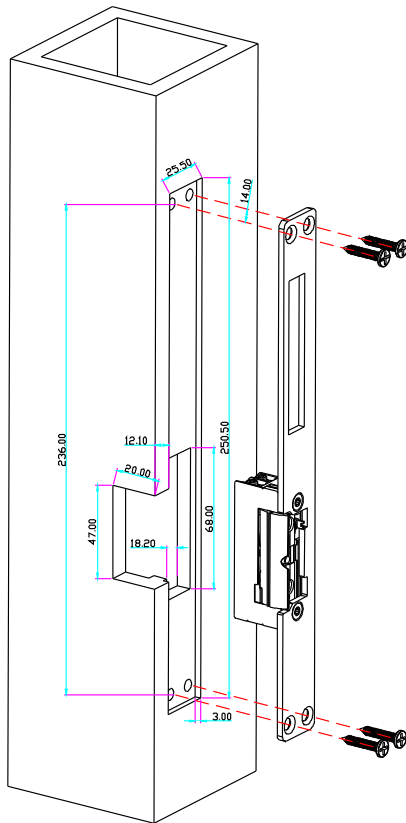

YLI ELECTRONIC

European Type Adjustable Electric Strike

Specification

Model	Size	Voltage	Current	Feature	Suitable for	Weight
YS-134ELK	250Lx25Wx28.5H	DC12V or 24V	12V/280mA; 24V/160mA	Fail Secure(NO)	Woodeng door Metal door	0.35 kg
YS-134BELK	250Lx25Wx31H	DC12V or 24V	12V/280mA; 24V/160mA	Fail Secure(NO)	Woodeng door Metal door	0.35 kg

Diagram (unit:mm)

Installation

YS-134ELK

YS-134BELK

Wire connection