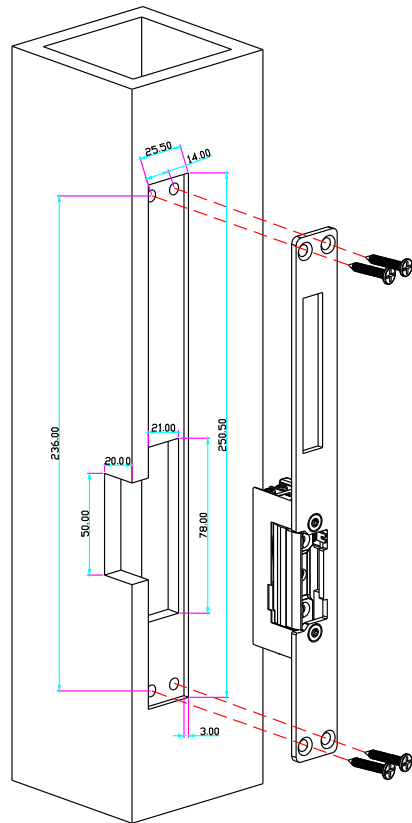

YLI ELECTRONIC

European Type Adjustable Electric Strike

Specification

Model	Size	Voltage	Current	Feature	Suitable for	Weight
YS-134ELK	250Lx25Wx28.5H	DC12V or 24V	12V/280mA; 24V/160mA	Fail Secure(NO)	Woodeng door Metal door	0.35 kg
YS-134BELK	250Lx25Wx31H	DC12V or 24V	12V/280mA; 24V/160mA	Fail Secure(NO)	Woodeng door Metal door	0.35 kg

Diagram (unit:mm)

Installation

YS-134ELK

YS-134BELK

Wire connection