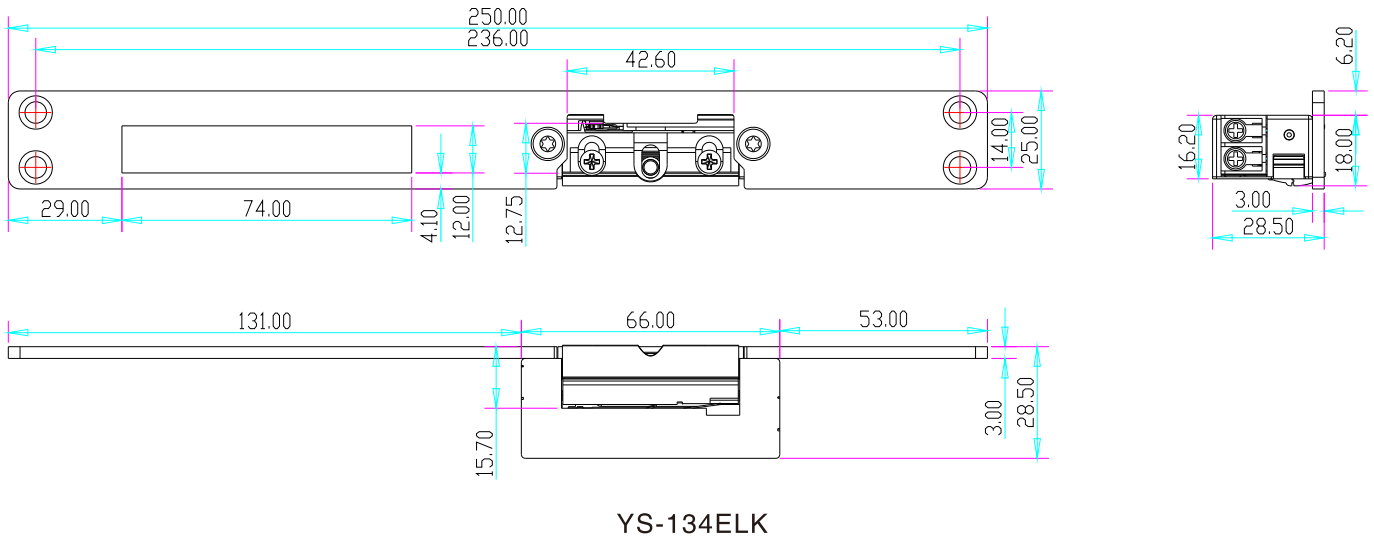

YLI ELECTRONIC

European Type Adjustable Electric Strike

Specification

Model	Size	Voltage	Current	Feature	Suitable for	Weight
YS-134ELK	250Lx25Wx28.5H	DC12V or 24V	12V/280mA; 24V/160mA	Fail Secure(NO)	Woodeng door Metal door	0.35 kg
YS-134BELK	250Lx25Wx31H	DC12V or 24V	12V/280mA; 24V/160mA	Fail Secure(NO)	Woodeng door Metal door	0.35 kg

Diagram (unit:mm)

Installation

YS-134ELK

YS-134BELK

Wire connection