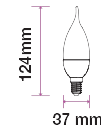

4W

VT-1818TP 4W CANDLE BULB -TP COLORCODE:3000K E14

| | | | |
|--------------------------|----------------------|--------------------------|-------------------------------|
| Equivalent 30W | Lumens 320 | Beam Angle 200 | Dimensions 37x124mm |
|--------------------------|----------------------|--------------------------|-------------------------------|

Warm White
SKU:4164

2 YEARS
WARRANTY

Technical Information

| | |
|------------------------------|-------------------------------------|
| Instant Start: 0-100% in 11s | Long life: 20,000 Hours |
| EQ-WATTS: 30 | LED Chip Type: SMD |
| Watts: 4 | IP Rating: IP20 |
| Lumens: 320 | Dimmable: No |
| Holder Type: E14 | Warranty (Years): 2 |
| Shape: CANDLE | PF: >0.4 |
| Beam Angle: 200 | CRI: >80 |
| Unit Color: White | Operation Temperature: -25 to +50°C |
| Body Type: Thermoplastic | Input Power: AC:220-240V,50Hz |
| Energy Rating: A+ | |