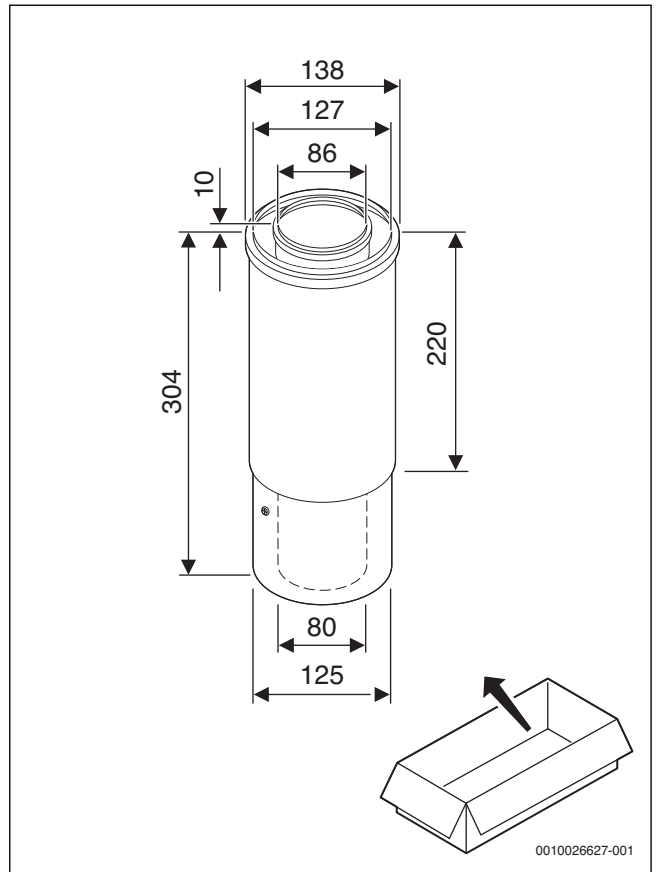

1 7738112536

2 7738112729

3 7738112730

0010017800-002

Original Quality by Bosch Thermotechnik GmbH
Sophienstraße 30-32; D-35576 Wetzlar/Germany