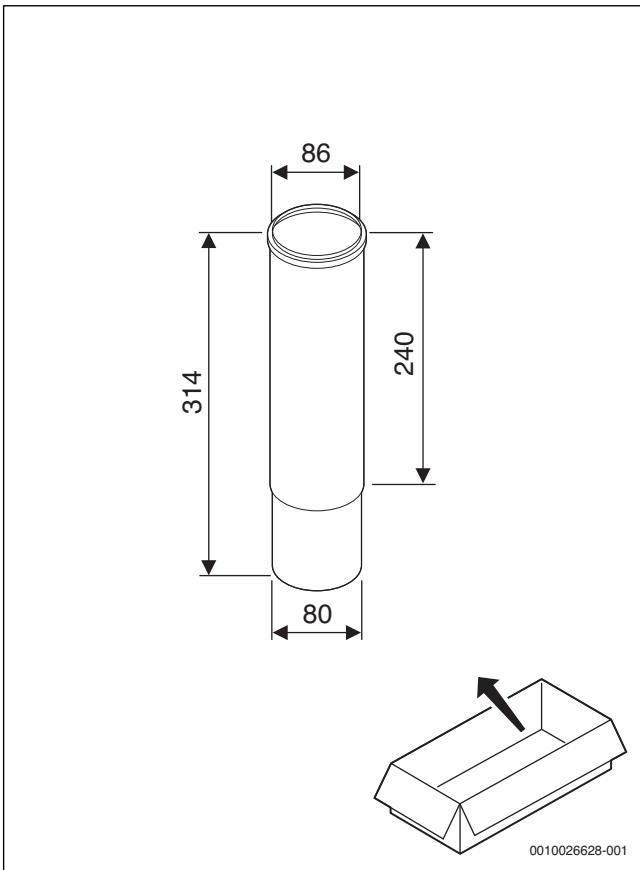

1 7738112536

2 7738112729

3 7738112730

0010017800-002

Original Quality by Bosch Thermotechnik GmbH
Sophienstraße 30-32; D-35576 Wetzlar/Germany