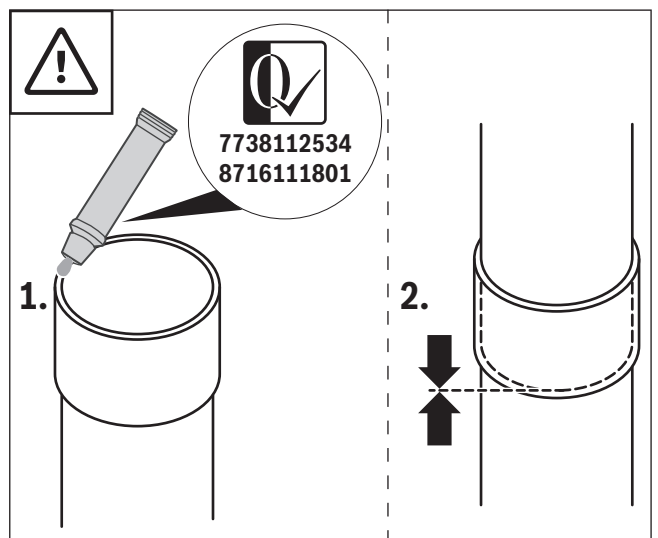

1 7738112536

2 7738112729

3 7738112730

0010017800-002

Original Quality by Bosch Thermotechnik GmbH
Sophienstraße 30-32; D-35576 Wetzlar/Germany