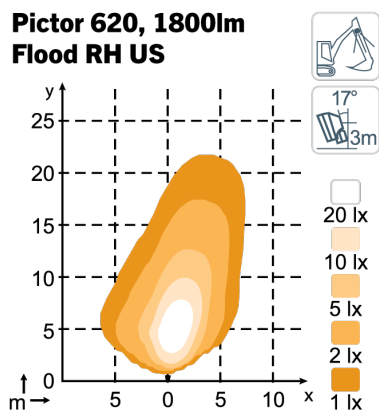

СВЕТОВЫЕ ПЯТНА

**Pictor 620, 1800lm
Flood TD US**

**Pictor 620, 1800lm
Flood TT DS**

**Pictor 620, 1800lm
Flood LH US**

**Pictor 620, 1800lm
Flood RH US**

ЧЕРТЕЖИ