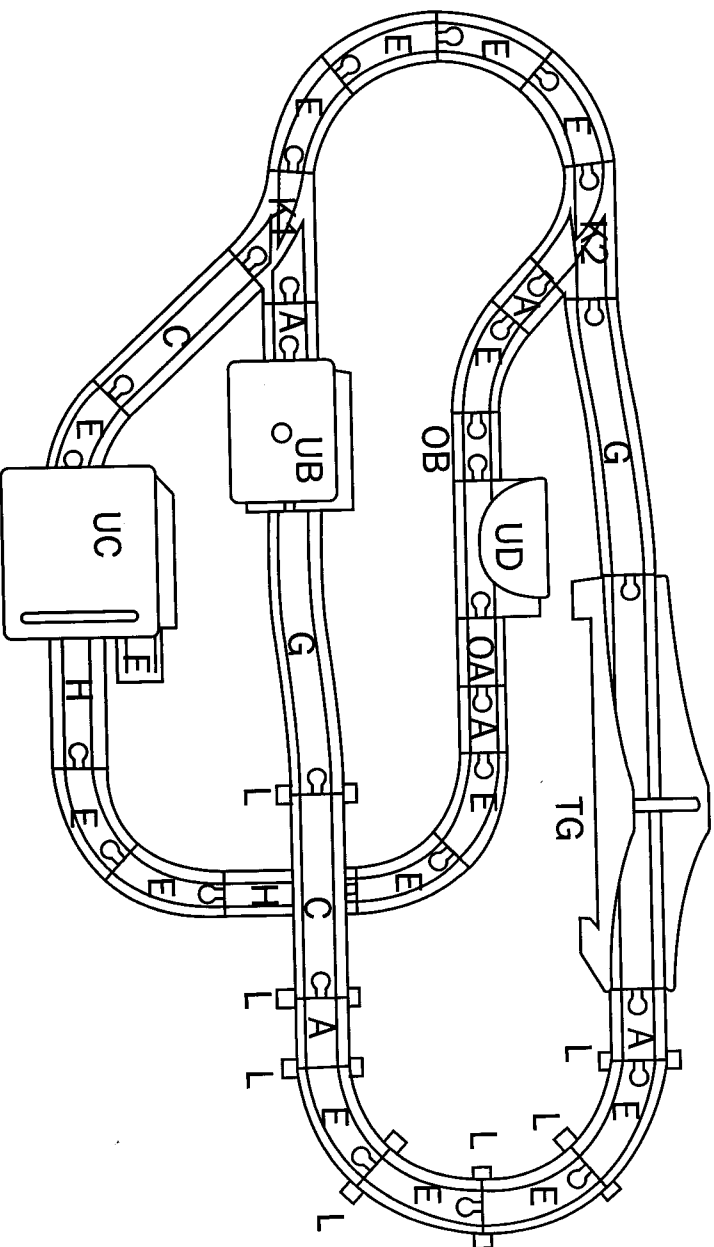

EDWONE

80P Red Bridge Wood Railway Train (Electric train)

Tracks:

AX5 OBX1 OAX1 H(9CM)X2 FX1
 EX14 CX2 GX2
 K1X1 K2X1 LX7
 TGX1 UGX1 UDX1
 UBX1

WARNING:
 CHOKING HAZARD - Small Parts
 Not for children under 3 years.

Adult assembly is required.
 THOMAS TOY CO., LIMITED For customer service information please contact
 If you need help or have damaged or missing parts, call the Customer Helpline: E-mail: edwone@outlook.com