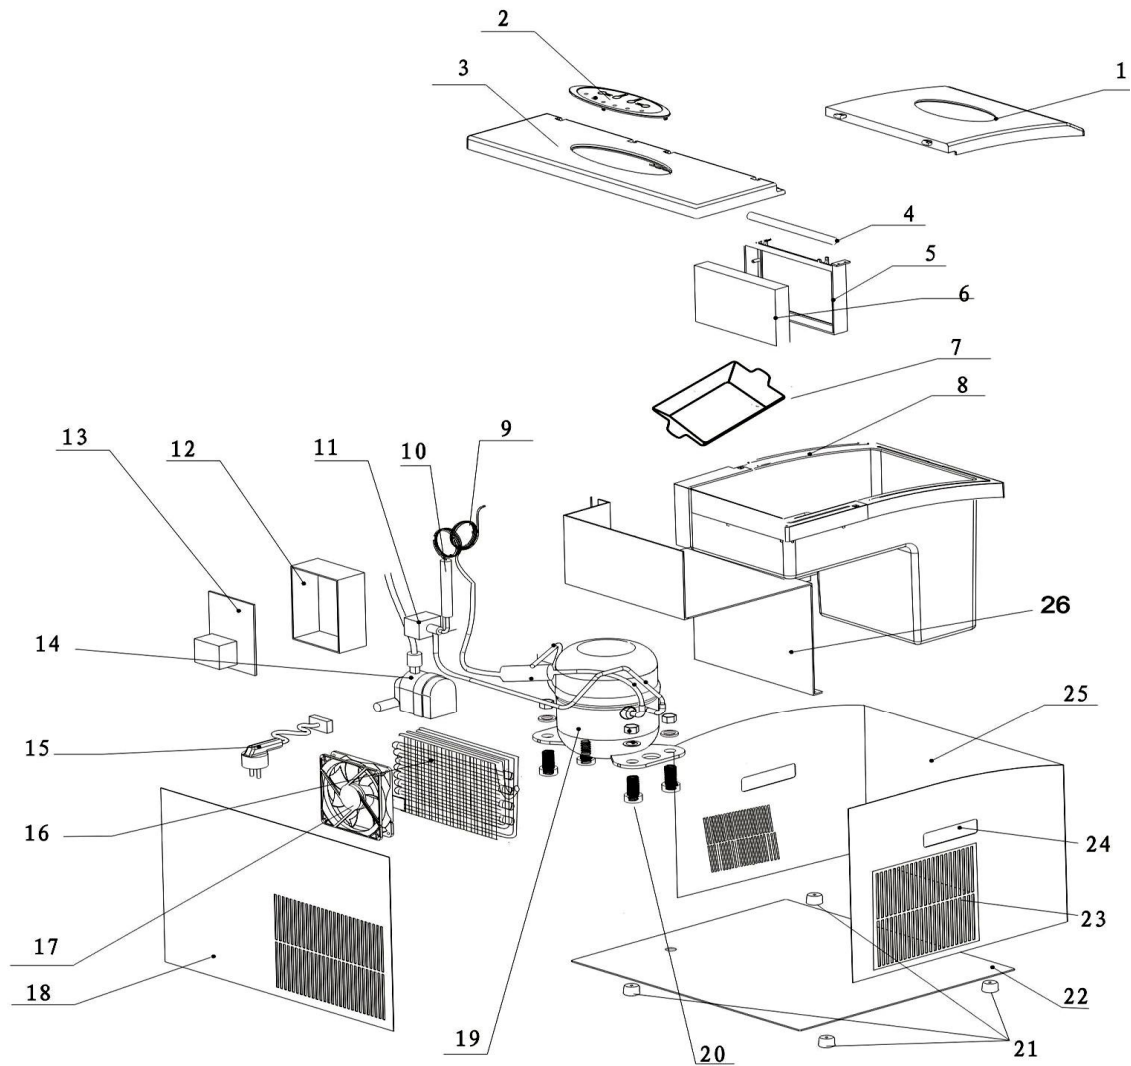

Льдогенератор IMF-15

№ п/п	Наименование
1	Front Cover
3	Back Upper Cover
4	Diffluent Tube
5	Evaporator Bracket
6	Evaporator
7	Ice Basket
8	Middle Frame
9	Capillary
10	Filter
11	Electromagnetic valve
12	PCB Box & Cover
2	Control Panel
13	PCB
14	Pump
15	Plug
16	Condenser
17	Fan
18	Back Cover
19	Compressor
20	Gasket
21	Foot
22	Bottom Board
23	Fan Cover
24	Handle
25	Out Shape
26	Inner Scaleboard
	Drain pipe
	Drain cap
	Scoop