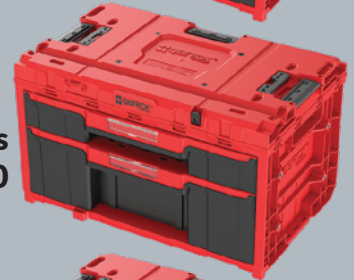

**Drawer 2 Plus
Toolbox 2.0**