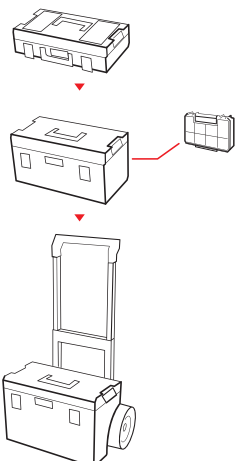

*available only in black