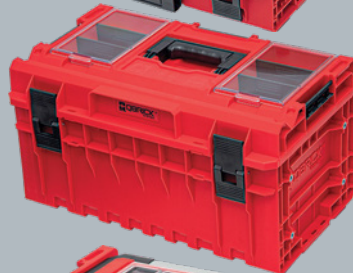

Technik

Vario

Expert

200 2.0

350 2.0

450 2.0

ONE
2.0

RED ULTRA HD