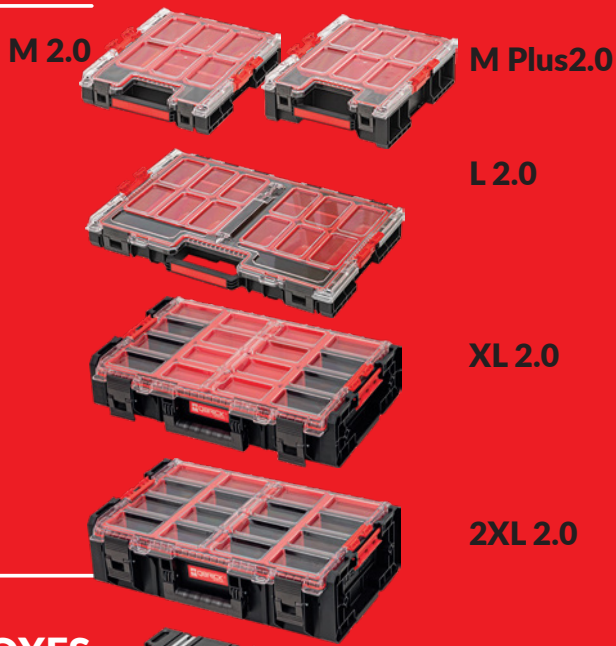

ORGANIZERS