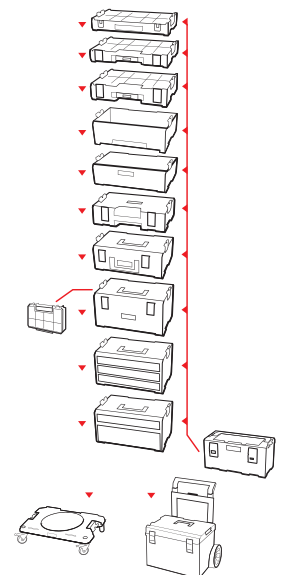

Box Extender 2.0

Box 130 2.0

Technician Case 2.0

Toolbox 2.0

Drawer 2 Toolbox 2.0

Drawer 3 Toolbox 2.0

Box Handle

Organizer Multi PRO/TWO*

Transport Platform

Cart 2.0 Plus

*available only in black

Toolbox 150 Profi

Toolbox 150 Vario

Toolbox 250 Expert

Toolbox 250 Vario

Organizer Multi PRO/TWO *