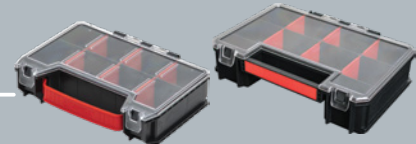

Transport Platform

Cart 2.0 Plus

*available only in black

Toolbox 150 Profi

Toolbox 150 Vario

Toolbox 250 Expert

Toolbox 250 Vario

Organizer Multi PRO/TWO *