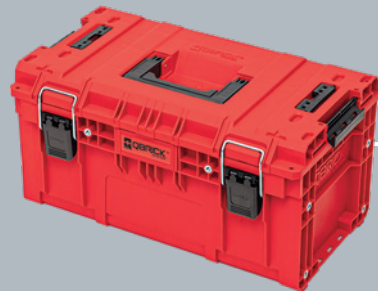

Transport Platform

Cart 2.0 Plus

*available only in black

Toolbox 150 Profi

Toolbox 150 Vario

Toolbox 250 Expert

Toolbox 250 Vario

Organizer Multi PRO/TWO *