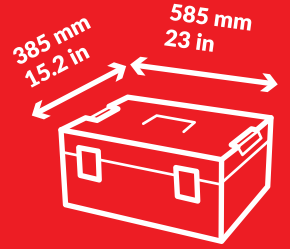

ALL TERRAIN 9" WHEELS

REMOVABLE TELESCOPIC HANDLE

REINFORCED
CONSTRUCTION

WATER & DUST PROOF
(ONE & PRIME - IP 66) (PRO - IP54)

ORGANIZERS

**ONE
2.0**

NEW

TOOLBOXES