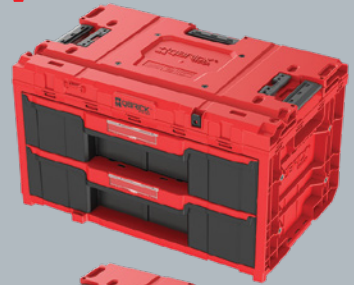

NEW

**Drawer 2
Toolbox 2.0**