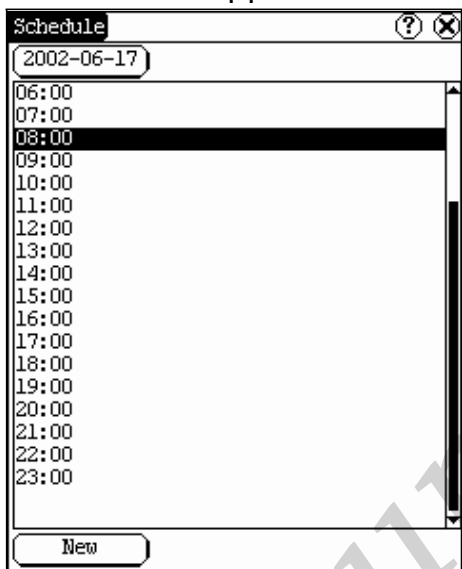

4. 'Priority' 'All' ( ), 'Weekly' ( ), 'Monthly' ( ), 'Annual' ( ).
- 5.
6. 'X.' (22) [OK]

1) Date
2) [◀]
3) [▶]
4) (24)
5) [Today]
6) [OK]
- 7)

23