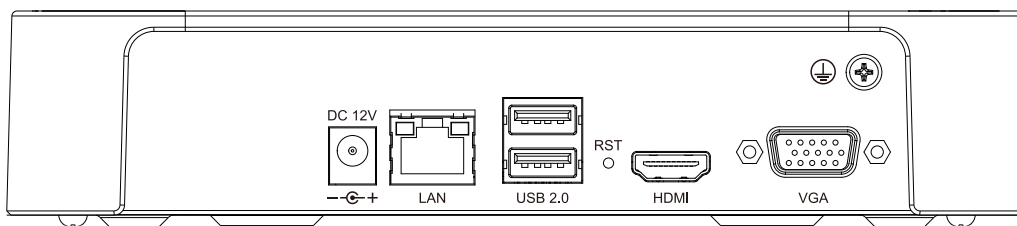

SPECIFICATIONS

Input	
Video Input	5-ch
Max Resolution	6MP
Two-way Audio Input	N/A
Bandwidth	Income 50Mbps; Outgoing 40Mbps
Output	
HDMI/VGA Output	HDMI 1-ch, 3840x2160, 1920x1080, 1280x720, 1024x768, 1366x768, 1440x900, 1280x800 VGA 1-ch, 1920x1080, 1280x720, 1024x768, 1366x768, 1440x900, 1280x800
Screen Split	1/3/4/5
Audio Output	N/A
Decoding	
Decoding Format	S+265/H.265/H.264
Recording Resolution	6MP/5MP/4MP/3MP/1080P/UXGA/720P/VGA/4CIF/DCIF/2CIF/CIF/QCIF
Preview Capability	1x6MP, 1x5MP, 1x4MP, 1x3MP, 4x1080P, 5x720P, 5x4CIF
Synchronous Playback	1x6MP, 1x5MP, 1x4MP, 1x3MP, 3x1080P, 4x720P
Records Encryption	Yes
Hard Disk	
SATA	1 SATA interface for 1 HDDs
Capacity	Up to 8TB for each HDD
eSATA Interface	N/A
Array Type	N/A
External Interface	
Network Interface	1xRJ45 self-adaptive 10/100 Mbps network interface
USB Interface	2xUSB 2.0
Serial Interface	N/A
Alarm In/Out	N/A
Network	
Protocol	TCP/IP, ICMP, HTTP, DHCP, DNS, DDNS, RTP, RTSP, RTCP, NTP, UPnP, IGMP, QoS, IPV4, IPV6, Multicast, ARP, UDP, Telnet, RTMP
System Compatibility	ONVIF (PROFILE S/T), SDK, P2P
General	
Web Version	Web6
Language	Traditional Chinese, English
Operating Conditions	-10°C ~ 55°C, 10%~90% RH
Power Supply	DC12V 1.5A
Consumption (without HDD)	≤10W (without HDD)
Chassis	1U
Dimensions	42.9x200x199.5mm, (1.69x7.87x7.85 inch)
Weight (without HDD)	0.4Kg (0.88lb)

AVAILABLE MODEL

TC-R3105 SPEC: I/B/L

TC-R3105 SPEC: I/B/L/EU

DIMENSIONS (Unit: mm)

Physical Interfaces

DISTRIBUTED BY

Tiandy Technologies Co.,Ltd.

Email: sales@tiandy.com
Website: en.tiandy.com