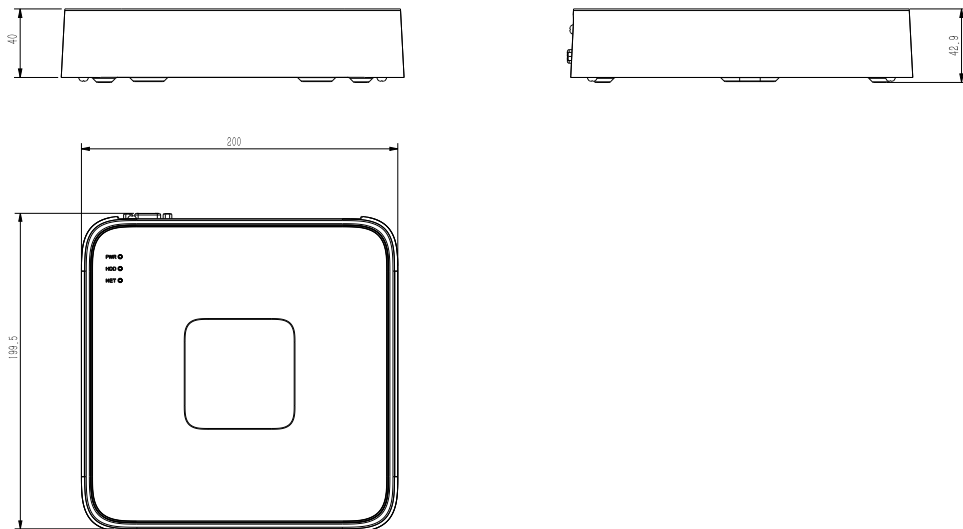

SPECIFICATIONS

Input	
Video Input	5-ch
Max Resolution	6MP
Two-way Audio Input	N/A
Bandwidth	Income 50Mbps; Outgoing 40Mbps
Output	
HDMI/VGA Output	HDMI 1-ch, 3840x2160, 1920x1080, 1280x720, 1024x768, 1366x768, 1440x900, 1280x800 VGA 1-ch, 1920x1080, 1280x720, 1024x768, 1366x768, 1440x900, 1280x800
Screen Split	1/3/4/5
Audio Output	N/A
Decoding	
Decoding Format	S+265/H.265/H.264
Recording Resolution	6MP/5MP/4MP/3MP/1080P/UXGA/720P/VGA/4CIF/DCIF/2CIF/CIF/QCIF
Preview Capability	1x6MP, 1x5MP, 1x4MP, 1x3MP, 4x1080P, 5x720P, 5x4CIF
Synchronous Playback	1x6MP, 1x5MP, 1x4MP, 1x3MP, 3x1080P, 4x720P
Records Encryption	Yes
Hard Disk	
SATA	1 SATA interface for 1 HDDs
Capacity	Up to 8TB for each HDD
eSATA Interface	N/A
Array Type	N/A
External Interface	
Network Interface	1xRJ45 self-adaptive 10/100 Mbps network interface
USB Interface	2xUSB 2.0
Serial Interface	N/A
Alarm In/Out	N/A
Network	
Protocol	TCP/IP, ICMP, HTTP, DHCP, DNS, DDNS, RTP, RTSP, RTCP, NTP, UPnP, IGMP, QoS, IPV4, IPV6, Multicast, ARP, UDP, Telnet, RTMP
System Compatibility	ONVIF (PROFILE S/T), SDK, P2P
General	
Web Version	Web6
Language	Traditional Chinese, English
Operating Conditions	-10°C ~ 55°C, 10%~90% RH
Power Supply	DC12V 1.5A
Consumption (without HDD)	≤10W (without HDD)
Chassis	1U
Dimensions	42.9x200x199.5mm, (1.69x7.87x7.85 inch)
Weight (without HDD)	0.4Kg (0.88lb)

AVAILABLE MODEL

TC-R3105 SPEC: I/B/L

TC-R3105 SPEC: I/B/L/EU

DIMENSIONS (Unit: mm)

Physical Interfaces

DISTRIBUTED BY

Tiandy Technologies Co.,Ltd.

Email: sales@tiandy.com
Website: en.tiandy.com