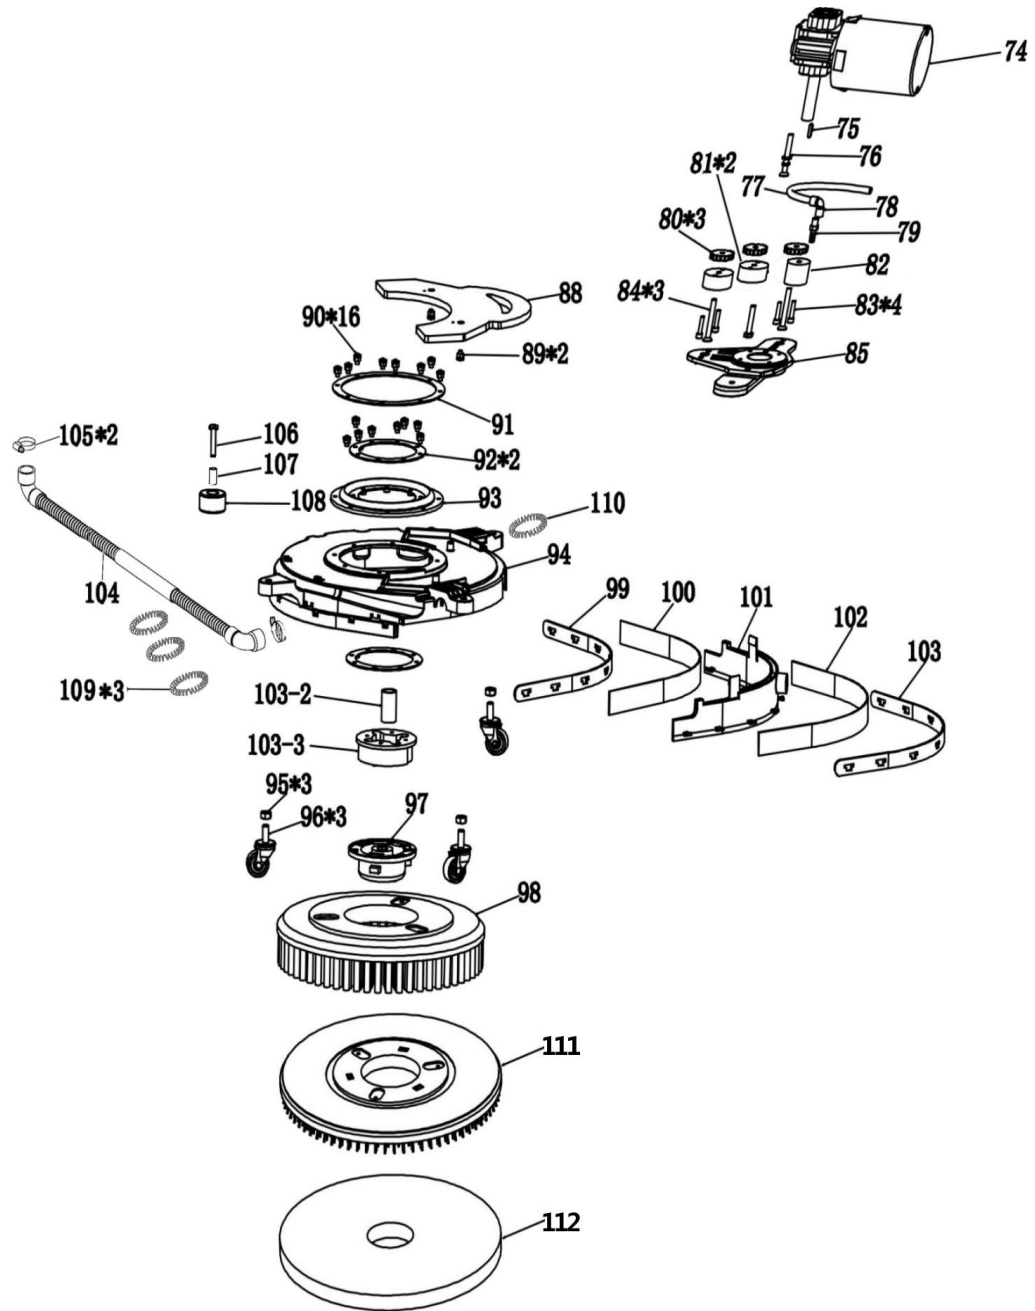

№	Артикул	Наименование	Кол
74	ML350074EVO	Brush motor	1
75	ML350075EVO	5*20 flat key pin	1
76	ML350076EVO	6*20 screw	4
77	ML350077EVO	Outlet pipe	1
78	ML350078EVO	Elbow	1
79	ML350079EVO	Water head	1
80	ML350080EVO	Adjusting knob	3
81	ML350081EVO	Long column	1
82	ML350082EVO	Short column	2
83	ML350083EVO	6*40 cylinder screw	4
84	ML350084EVO	8-12 double head screw	3
85	ML350085EVO	Triangle plate	1
86	ML350086EVO	4*16 screw	1
87	ML350087EVO	Crashproof wheel	1
88	ML350088EVO	Weight	1
89	ML350089EVO	5*35 screw	2
90	ML350090EVO	5*12 screw	16
91	ML350091EVO	Brush motor big spacer	1
92	ML350092EVO	Brush motor small spacer	2
93	ML350093EVO	Rubber big ring	1
94	ML350094EVO	Brush plate	1
95	ML350095EVO	M10 NUT	3
96	ML350096EVO	universal wheel	3
97	ML350097EVO	Flange	1
98	ML350098EVO	Brush/pad driver	1
99	ML350099EVO	Front batten	1
100	ML350100EVO	Front rubber	1
101	ML350101EVO	Squeegee body	1
102	ML350102EVO	Rear rubber	1
103	ML350103EVO	Rear batten	1
103-2	ML3501032EVO	Sleeve	1
103-3	ML3501033EVO	Brush shaft	1