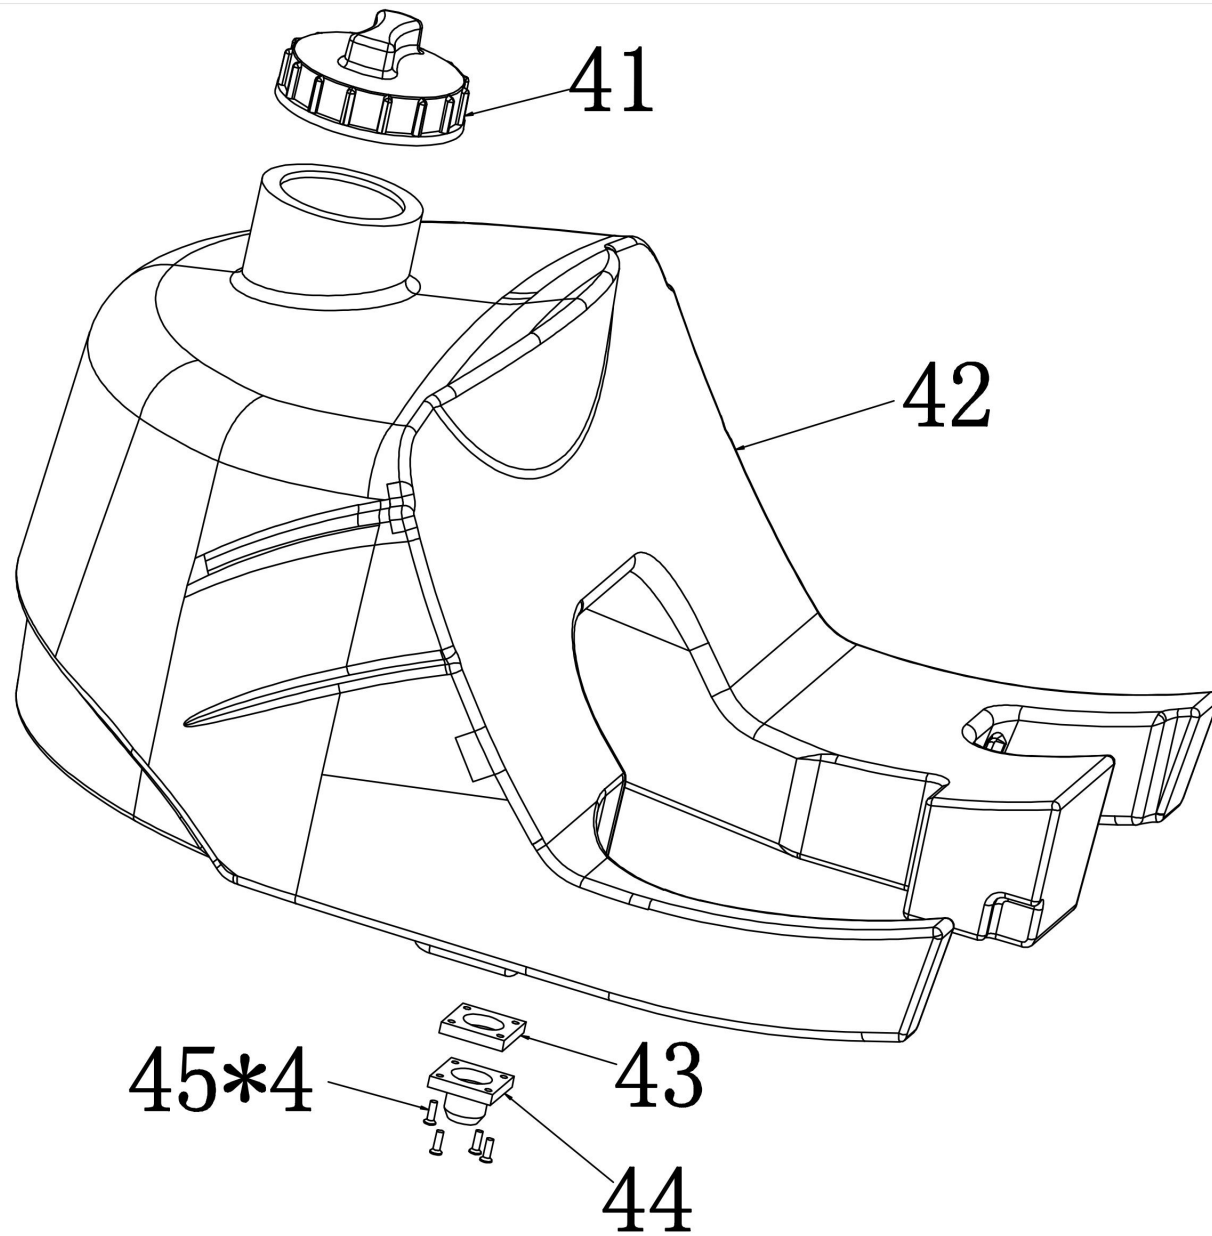

№	Артикул	Наименование	Кол
41	ML350B41EVO	Lid of solution tank	1
42	ML350B42EVO	Solution tank	1
43	ML350043EVO	Spacer of outlet	1
44	ML350044EVO	Small valve	1
45	ML350045EVO	4*20 tapping screw	4