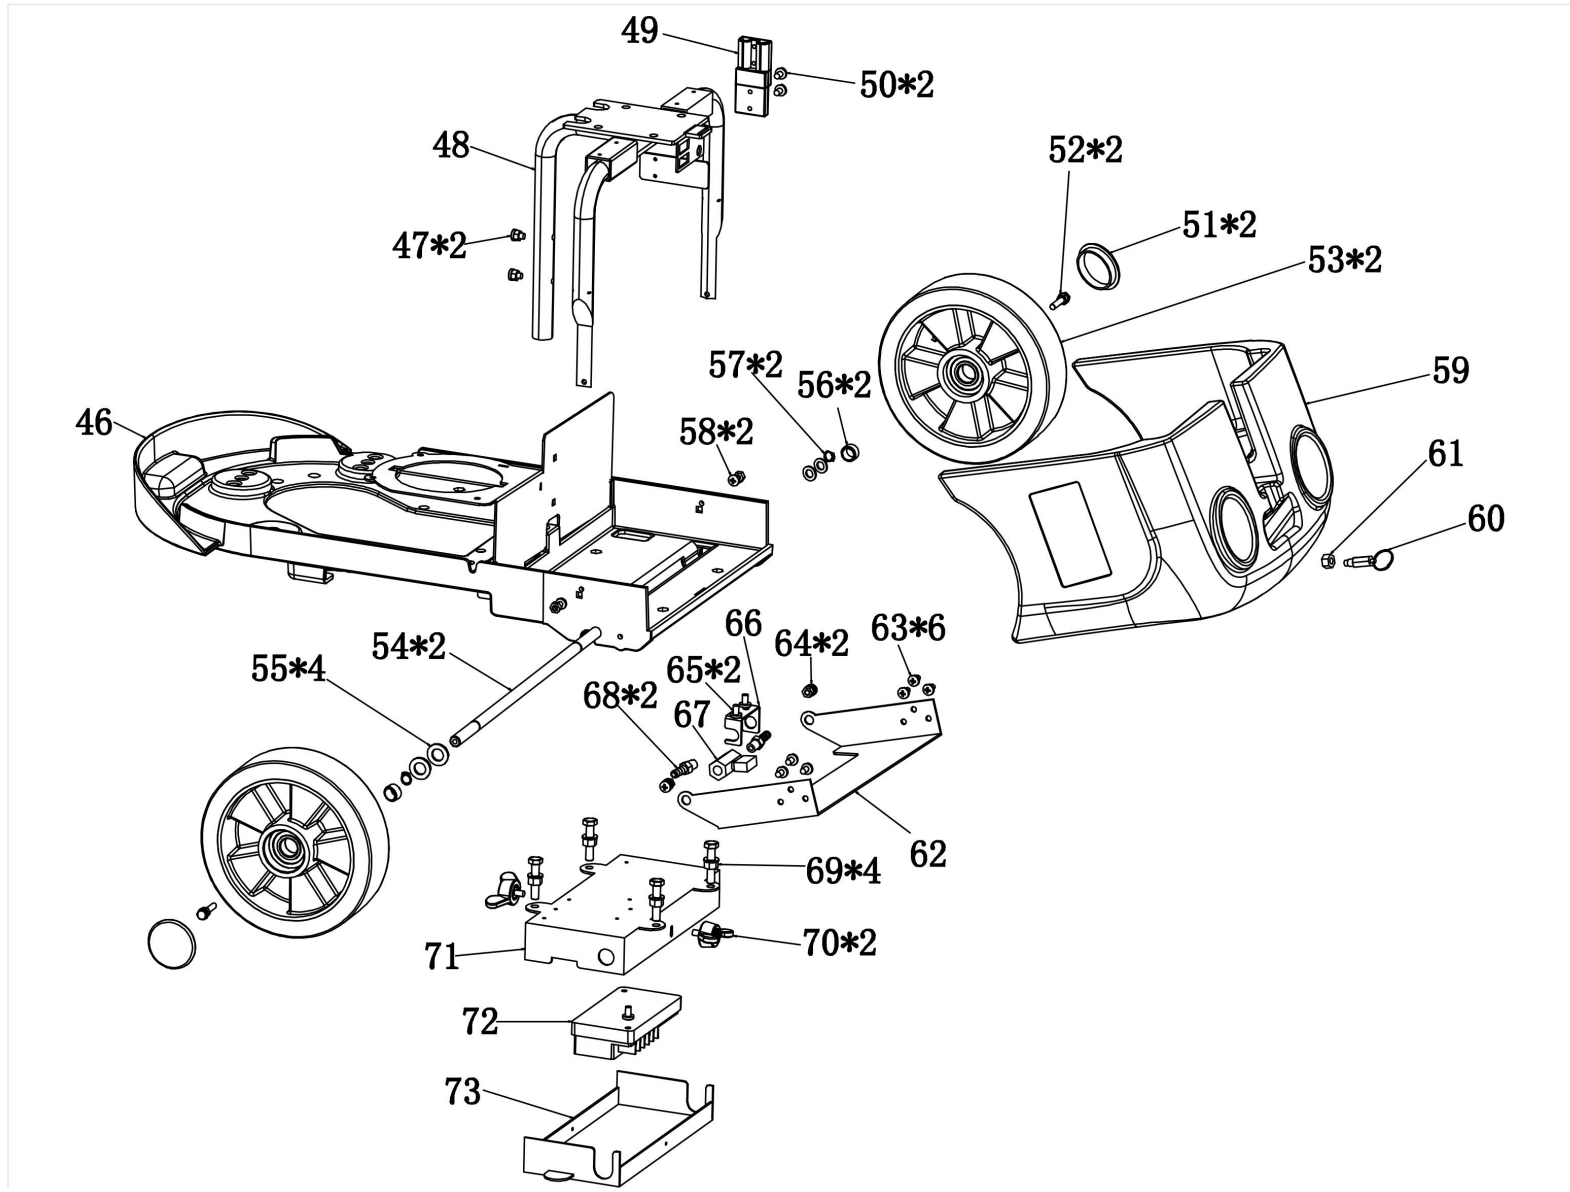

№	Артикул	Наименование	Кол
46	ML350046EVO	Chassis	1
47	ML350047EVO	M6 nut	2
48	ML350048EVO	Tripod	1
49	ML350049EVO	50A plug	1
50	ML350050EVO	M4*20 screw	2
51	ML350051EVO	Lid of back wheel	2
52	ML350052EVO	5*15 screw	2
53	ML350053EVO	Back walking wheel	2
54	ML350054EVO	Axle of back wheel	1
55	ML350055EVO	12 spacer	4
56	ML350056EVO	Spacer bush	2
57	ML350057EVO	Spacer Dia. 6	2
58	ML350058EVO	6*18 screw	2
59	ML350059EVO	Battery storeroom back cover	1
60	ML350060EVO	Pull ring of back cover	1
61	ML350061EVO	Screw	1
62	ML350062EVO	Mounting rack of back cover	1
63	ML350063EVO	4*18 tapping screw	6
64	ML350064EVO	6*20 screw	2
65	ML350065EVO	Screw	2
66	ML350066EVO	Water valve mounting rack	1
67	ML350067EVO	Water valve	1
68	ML350068EVO	Water faucet	2
69	ML350069EVO	6*30 screw	4
70	ML350070EVO	M4 nut	2
71	ML350B71EVO	Upper cover of controller	1
72	ML350B72EVO	Controller	1
73	ML350B73EVO	Lower cover of controller	1