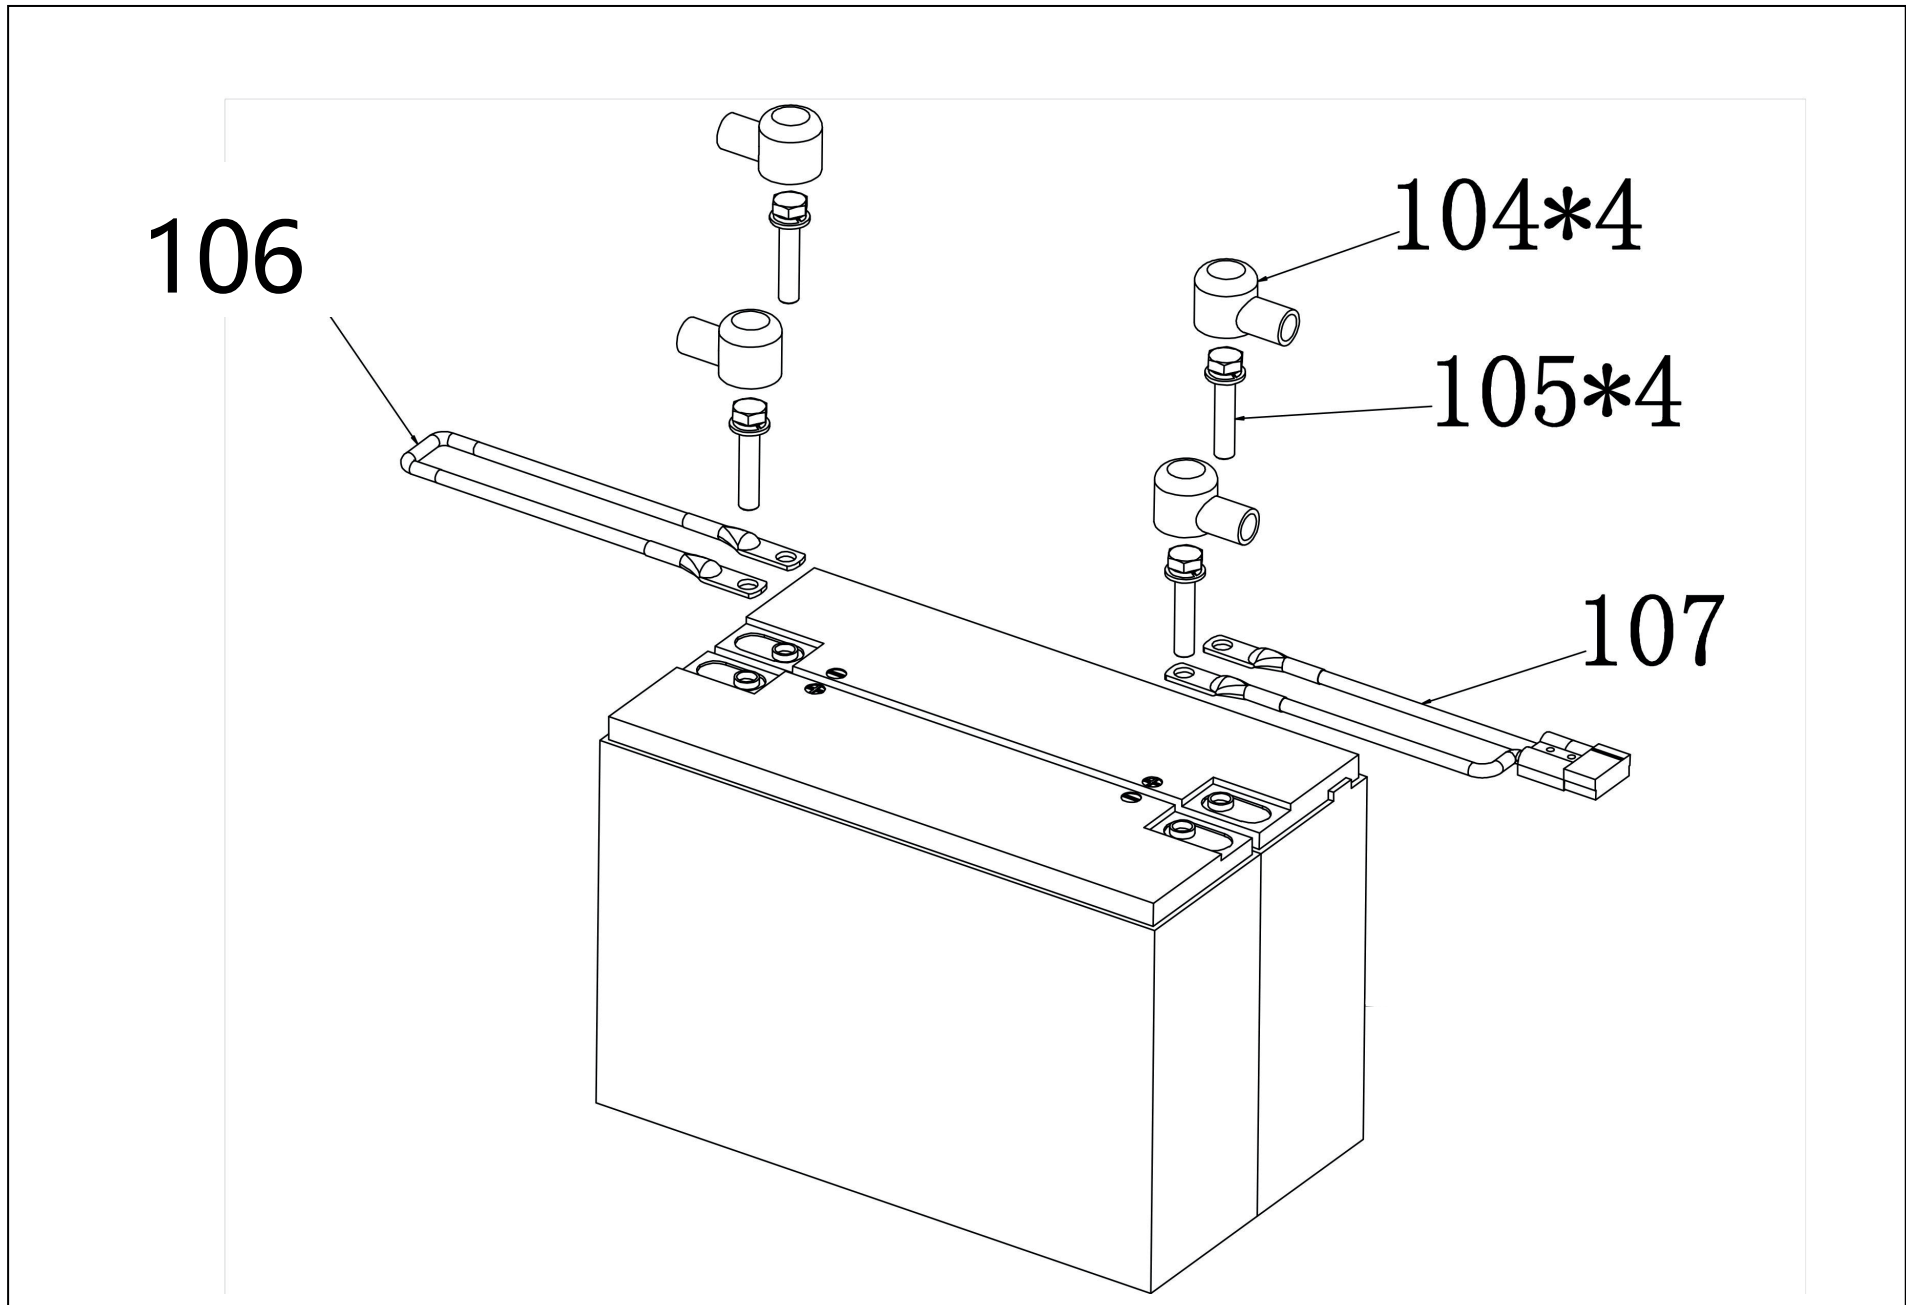

№	Артикул	Наименование	Кол
104	ML350104EVO	Helmet	4
105	ML350105EVO	Screw	4
106	ML350106EVO	Cord of battery	1
107	ML350107EVO	Cord of battery	1