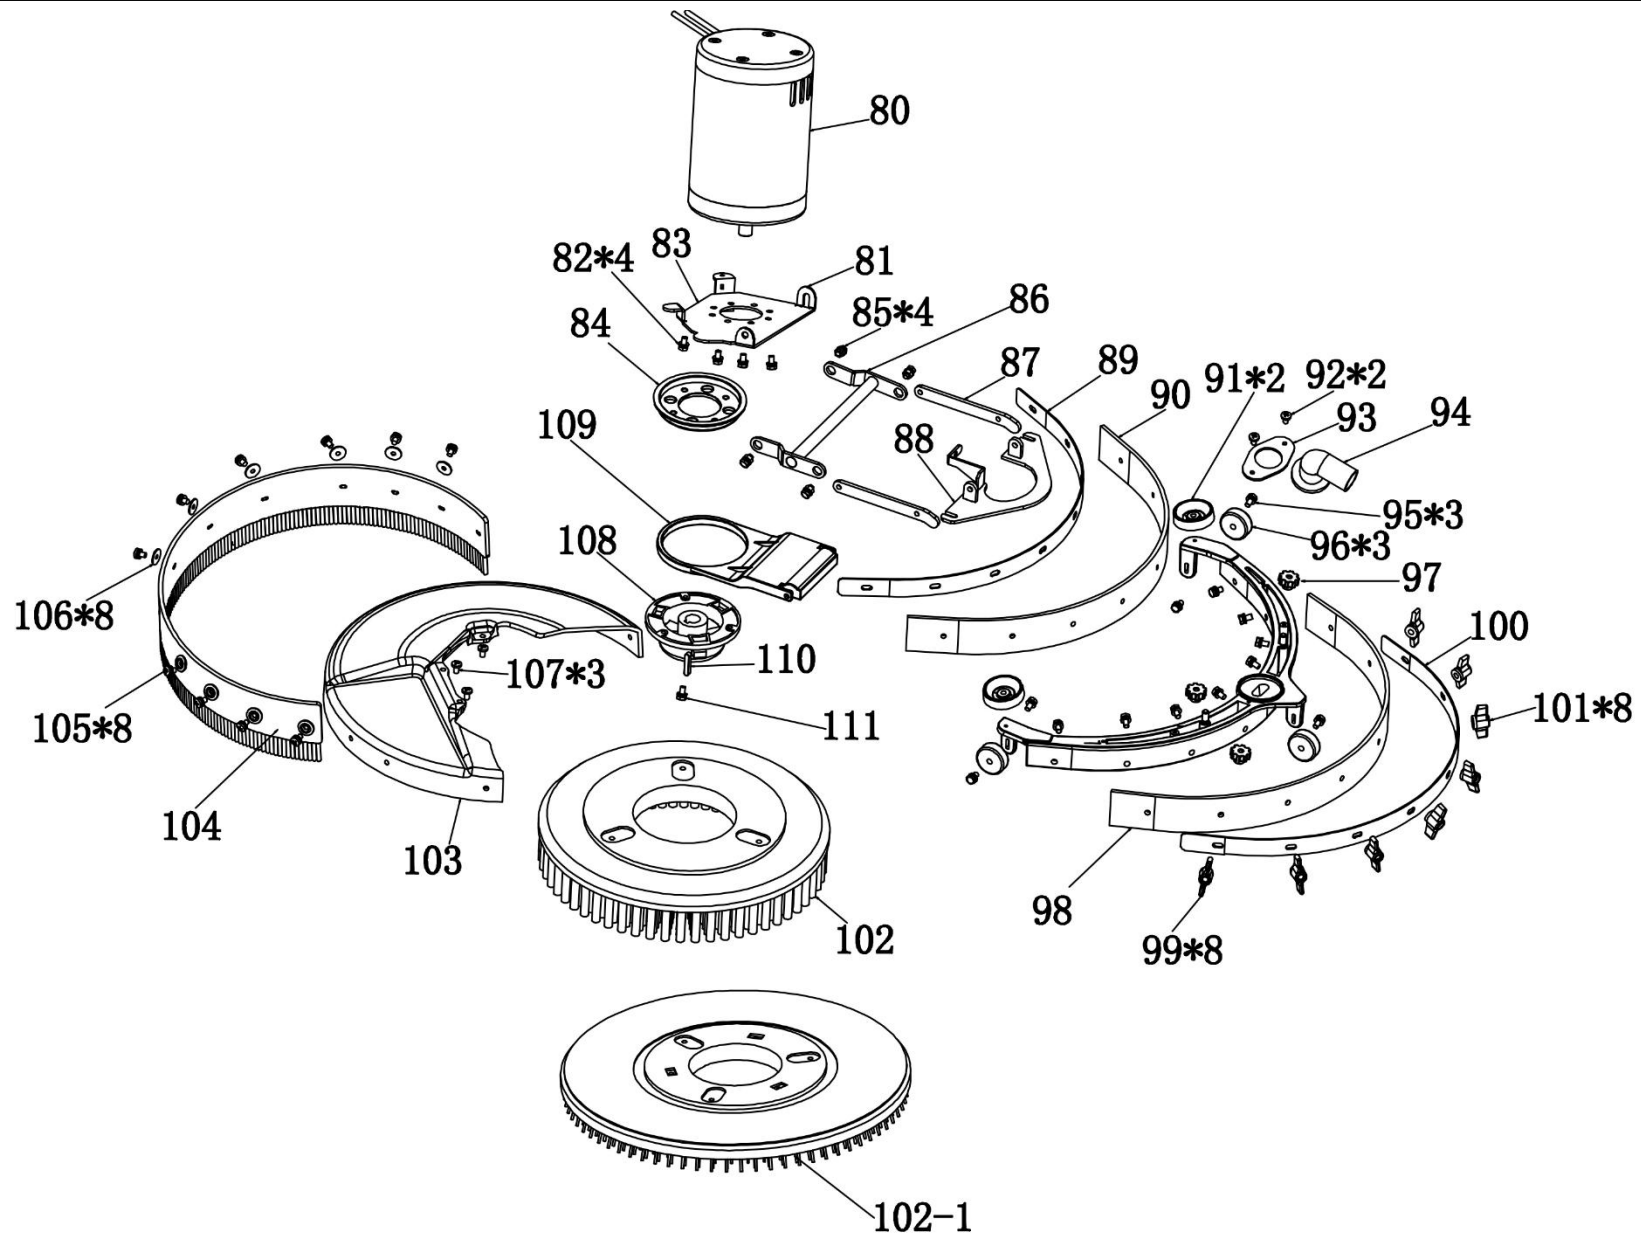

№	Артикул	Наименование	Кол
80	ML430b080EVO	Brush motor	1
81	ML430081EVO	Support of brush motor	1
82	ML430082EVO	Screws	4
84	ML430084EVO	Plastic connector of squeegee 1	1
85	ML430085EVO	Screw m8	4
86	ML430086EVO	Brush support arm	1
87	ML430087EVO	Arms of squeegee	2
88	ML430088EVO	Squeegee bracket	1
89	ML430089EVO	Front batten	1
90	ML430090EVO	Front rubber	1
91	ML430091EVO	Crashproof wheel	2
92	ML430092EVO	Screws M5	2
93	ML430093EVO	Rubber spacer	1
94	ML430094EVO	Squeegee elbow	1
95	ML430095EVO	Screws	3
96	ML430096EVO	Walking wheel of squeegee	3
97	ML430097EVO	Knob	2
98	ML430098EVO	Rear rubber	1
99	ML430099EVO	Butterfly knob	8
100	ML430100EVO	Rear batten	1
102	ML430102EVO	Brush	1
102-1	ML430102-1EVO	Pad driver	1
103	ML430103EVO	Brush cover	1
104	ML430104EVO	Skirt brush	1
105	ML430105EVO	M6 screws	8
106	ML430106EVO	Spacer plastic	8
107	ML430107EVO	M5 screws	3
108	ML430108EVO	Flange	1
109	ML430109EVO	Plastic connector of squeegee 2	1
110	ML430110EVO	Flat key	1
111	ML430111EVO	Screws m8	1