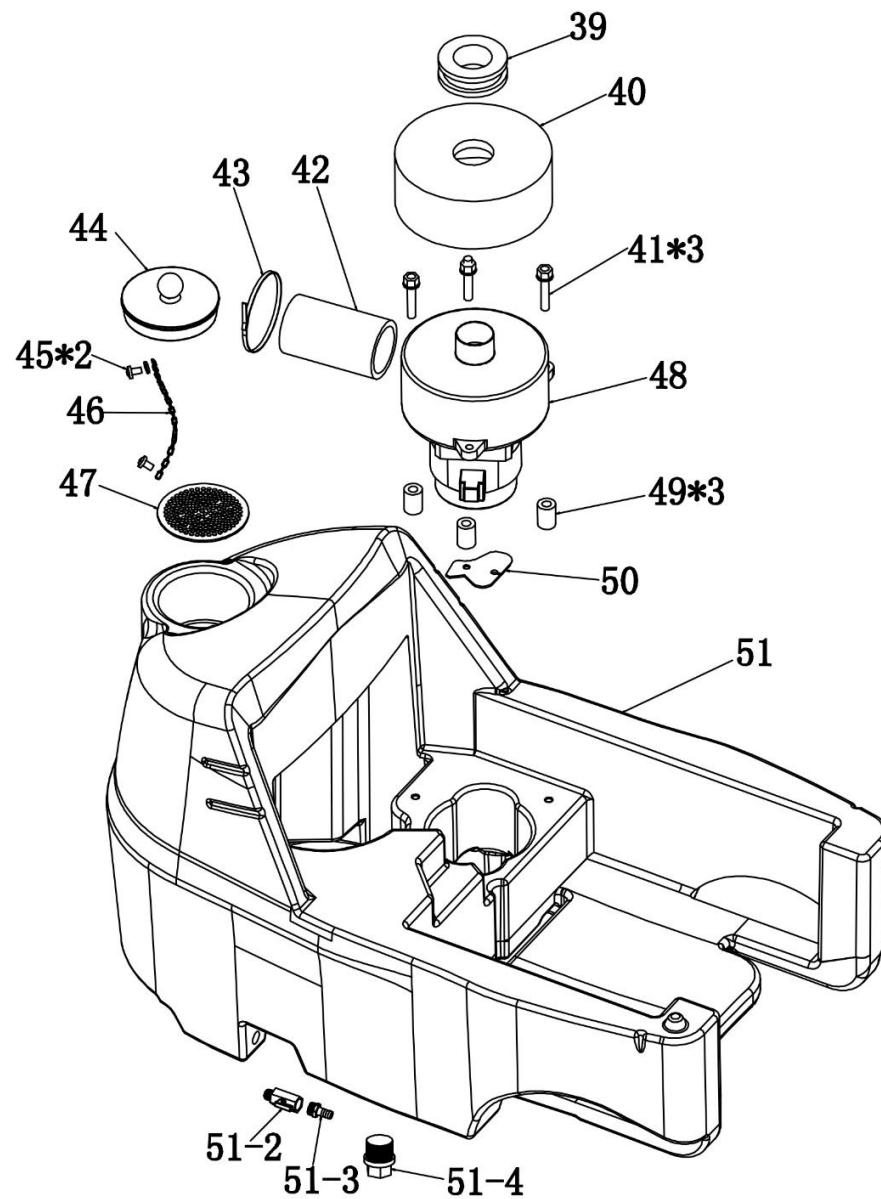

SDB 380

№	Артикул	Наименование	Кол
1	ML43035001EVO	Operation Panel Sticker	1
2	ML43035002EVO	4*12 tapping screw	4
3	ML43035003EVO	Metal operation panel	1
4	ML43035004EVO	Isolation column	5
5	ML43035005EVO	Electric board	1
6	ML43035006EVO	Handle	1
7	ML43035007EVO	M5 cap	1
8	ML43035008EVO	M5 Screw stem	1
9	ML43035009EVO	Angle adjuster	1
10	ML43035010EVO	8*20 screw+copper bushing	1
11	ML43035011EVO	6*12 screw	8
12	ML43035012EVO	Handle back cover	1
13	ML43035013EVO	Cable	1
14	ML43035014EVO	Copper	1
15	ML430b015EVO	Tube of handle	1
16	ML43035016EVO	Back protection	1
17	ML43035017EVO	6*40 screw	4
18	ML43035018EVO	Front protection	1
19	ML43035019EVO	Rubber spacer	1
19-1	ML430350191EVO	Plastic plugging	1
19-2	ML430350192EVO	Screw	1
19-3	ML430350193EVO	Square gear	1
19-4	ML430350194EVO	Spring	1
19-5	ML430350195EVO	Spacer	1
20	ML43035020EVO	Handle connector	1
21	ML43035021EVO	Adjusting gear	2
22	ML43035022EVO	Big gear	1

№	Артикул	Наименование	Кол
23	ML430023EVO	Cover of recovery tank	1
24	ML430024EVO	Sealing ring	1
25	ML430025EVO	screw	4
26	ML430026EVO	Rubber gasket	1
27	ML430027EVO	Head of floating ball	1
28	ML430028EVO	Screw	2
29	ML430029EVO	Clamp	1
30	ML430030EVO	floating ball unit	1
31	ML430031EVO	Rubber Spacer	1
32	ML430032EVO	LOGO	2
33	ML430033EVO	Recovery tank	1
34	ML430034EVO	screws	2
35	ML430035EVO	Hose clamp	1
36	ML430036EVO	Vacuum hose	1
37	ML430037EVO	Small Hose clamp	1
38	ML430038EVO	Drain hose	1

№	Артикул	Наименование	Кол
39	ML430039EVO	Gasket	1
40	ML430040EVO	Soundproof sponge big	1
41	ML430041EVO	Spiral M8	3
42	ML430042EVO	Soundproof sponge small	1
43	ML430043EVO	Ribbon	1
44	ML430044EVO	Lid of cleaning tank inlet	1
45	ML430045EVO	Screws M6	2
46	ML430046EVO	Chain	1
47	ML430047EVO	Filter net	1
48	ML430b48EVO	Vacuum motor	1
49	ML430049EVO	Rubber buffer	3
50	ML430050EVO	Lift cord support metal	1
51	ML430051EVO	Cleaning tank	1
51-2	ML430051-2EVO	Water valve	1
51-3	ML430051-3EVO	Water faucet	1
51-4	ML430051-4EVO	Cleaning tank piston	1