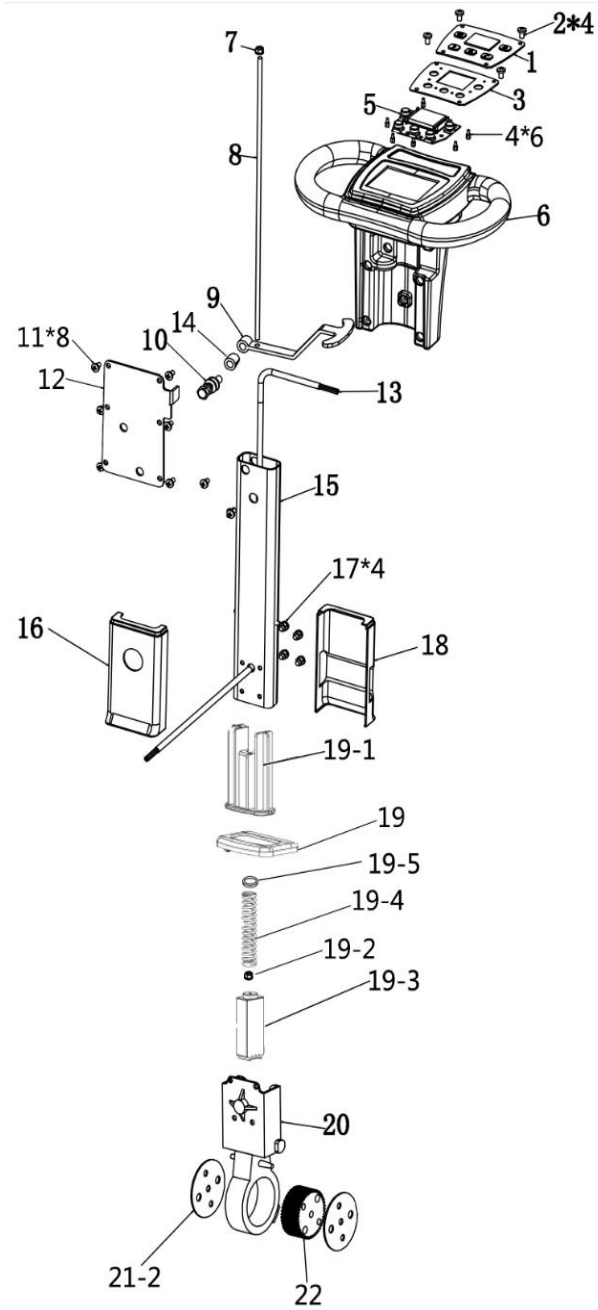

SDB 380

№	Артикул	Наименование	Кол
1	ML43035001EVO	Operation Panel Sticker	1
2	ML43035002EVO	4*12 tapping screw	4
3	ML43035003EVO	Metal operation panel	1
4	ML43035004EVO	Isolation column	5
5	ML43035005EVO	Electric board	1
6	ML43035006EVO	Handle	1
7	ML43035007EVO	M5 cap	1
8	ML43035008EVO	M5 Screw stem	1
9	ML43035009EVO	Angle adjuster	1
10	ML43035010EVO	8*20 screw+copper bushing	1
11	ML43035011EVO	6*12 screw	8
12	ML43035012EVO	Handle back cover	1
13	ML43035013EVO	Cable	1
14	ML43035014EVO	Copper	1
15	ML430b015EVO	Tube of handle	1
16	ML43035016EVO	Back protection	1
17	ML43035017EVO	6*40 screw	4
18	ML43035018EVO	Front protection	1
19	ML43035019EVO	Rubber spacer	1
19-1	ML430350191EVO	Plastic plugging	1
19-2	ML430350192EVO	Screw	1
19-3	ML430350193EVO	Square gear	1
19-4	ML430350194EVO	Spring	1
19-5	ML430350195EVO	Spacer	1
20	ML43035020EVO	Handle connector	1
21	ML43035021EVO	Adjusting gear	2
22	ML43035022EVO	Big gear	1

№	Артикул	Наименование	Кол
23	ML430023EVO	Cover of recovery tank	1
24	ML430024EVO	Sealing ring	1
25	ML430025EVO	screw	4
26	ML430026EVO	Rubber gasket	1
27	ML430027EVO	Head of floating ball	1
28	ML430028EVO	Screw	2
29	ML430029EVO	Clamp	1
30	ML430030EVO	floating ball unit	1
31	ML430031EVO	Rubber Spacer	1
32	ML430032EVO	LOGO	2
33	ML430033EVO	Recovery tank	1
34	ML430034EVO	screws	2
35	ML430035EVO	Hose clamp	1
36	ML430036EVO	Vacuum hose	1
37	ML430037EVO	Small Hose clamp	1
38	ML430038EVO	Drain hose	1

№	Артикул	Наименование	Кол
39	ML430039EVO	Gasket	1
40	ML430040EVO	Soundproof sponge big	1
41	ML430041EVO	Spiral M8	3
42	ML430042EVO	Soundproof sponge small	1
43	ML430043EVO	Ribbon	1
44	ML430044EVO	Lid of cleaning tank inlet	1
45	ML430045EVO	Screws M6	2
46	ML430046EVO	Chain	1
47	ML430047EVO	Filter net	1
48	ML430b48EVO	Vacuum motor	1
49	ML430049EVO	Rubber buffer	3
50	ML430050EVO	Lift cord support metal	1
51	ML430051EVO	Cleaning tank	1
51-2	ML430051-2EVO	Water valve	1
51-3	ML430051-3EVO	Water faucet	1
51-4	ML430051-4EVO	Cleaning tank piston	1