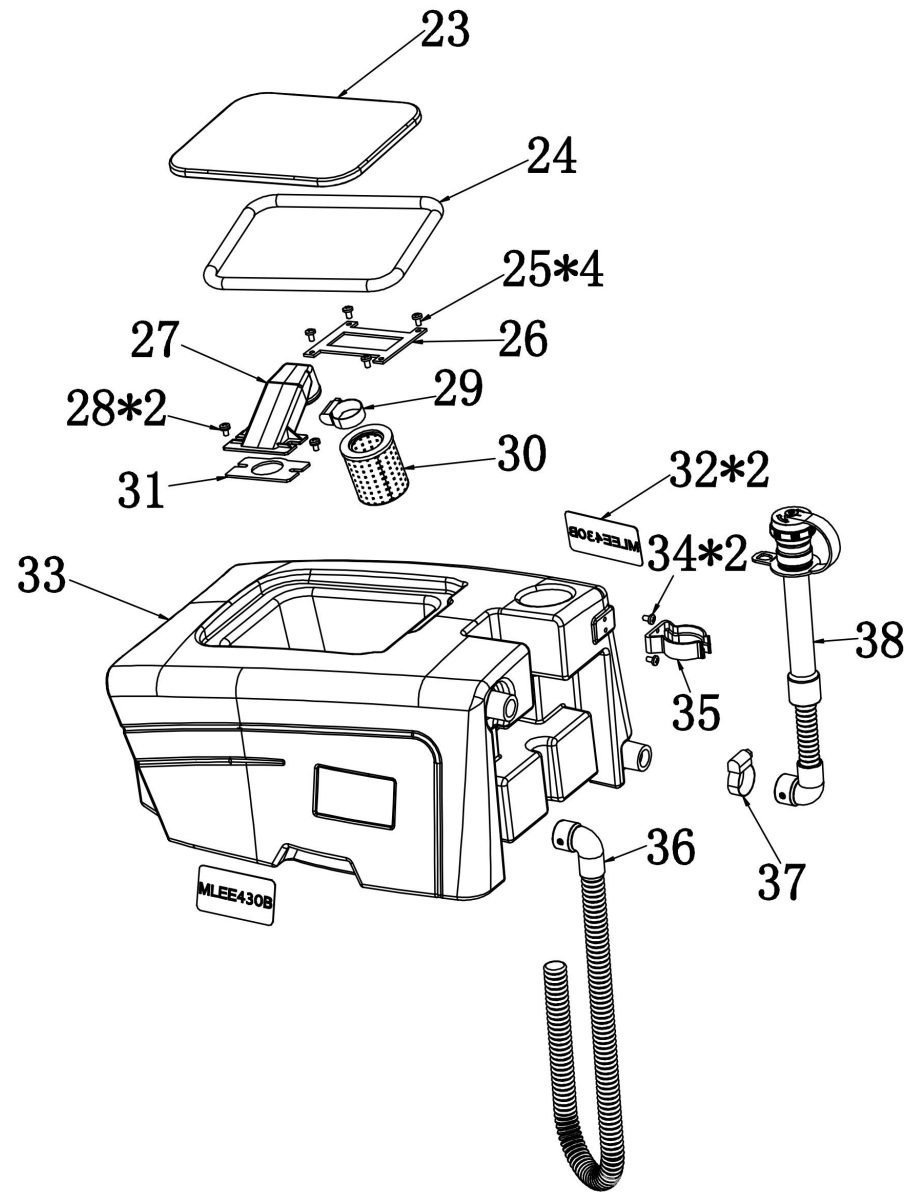

SDB 380

№	Артикул	Наименование	Кол
1	ML43035001EVO	Operation Panel Sticker	1
2	ML43035002EVO	4*12 tapping screw	4
3	ML43035003EVO	Metal operation panel	1
4	ML43035004EVO	Isolation column	5
5	ML43035005EVO	Electric board	1
6	ML43035006EVO	Handle	1
7	ML43035007EVO	M5 cap	1
8	ML43035008EVO	M5 Screw stem	1
9	ML43035009EVO	Angle adjuster	1
10	ML43035010EVO	8*20 screw+copper bushing	1
11	ML43035011EVO	6*12 screw	8
12	ML43035012EVO	Handle back cover	1
13	ML43035013EVO	Cable	1
14	ML43035014EVO	Copper	1
15	ML430b015EVO	Tube of handle	1
16	ML43035016EVO	Back protection	1
17	ML43035017EVO	6*40 screw	4
18	ML43035018EVO	Front protection	1
19	ML43035019EVO	Rubber spacer	1
19-1	ML430350191EVO	Plastic plugging	1
19-2	ML430350192EVO	Screw	1
19-3	ML430350193EVO	Square gear	1
19-4	ML430350194EVO	Spring	1
19-5	ML430350195EVO	Spacer	1
20	ML43035020EVO	Handle connector	1
21	ML43035021EVO	Adjusting gear	2
22	ML43035022EVO	Big gear	1

№	Артикул	Наименование	Кол
23	ML430023EVO	Cover of recovery tank	1
24	ML430024EVO	Sealing ring	1
25	ML430025EVO	screw	4
26	ML430026EVO	Rubber gasket	1
27	ML430027EVO	Head of floating ball	1
28	ML430028EVO	Screw	2
29	ML430029EVO	Clamp	1
30	ML430030EVO	floating ball unit	1
31	ML430031EVO	Rubber Spacer	1
32	ML430032EVO	LOGO	2
33	ML430033EVO	Recovery tank	1
34	ML430034EVO	screws	2
35	ML430035EVO	Hose clamp	1
36	ML430036EVO	Vacuum hose	1
37	ML430037EVO	Small Hose clamp	1
38	ML430038EVO	Drain hose	1

№	Артикул	Наименование	Кол
39	ML430039EVO	Gasket	1
40	ML430040EVO	Soundproof sponge big	1
41	ML430041EVO	Spiral M8	3
42	ML430042EVO	Soundproof sponge small	1
43	ML430043EVO	Ribbon	1
44	ML430044EVO	Lid of cleaning tank inlet	1
45	ML430045EVO	Screws M6	2
46	ML430046EVO	Chain	1
47	ML430047EVO	Filter net	1
48	ML430b48EVO	Vacuum motor	1
49	ML430049EVO	Rubber buffer	3
50	ML430050EVO	Lift cord support metal	1
51	ML430051EVO	Cleaning tank	1
51-2	ML430051-2EVO	Water valve	1
51-3	ML430051-3EVO	Water faucet	1
51-4	ML430051-4EVO	Cleaning tank piston	1