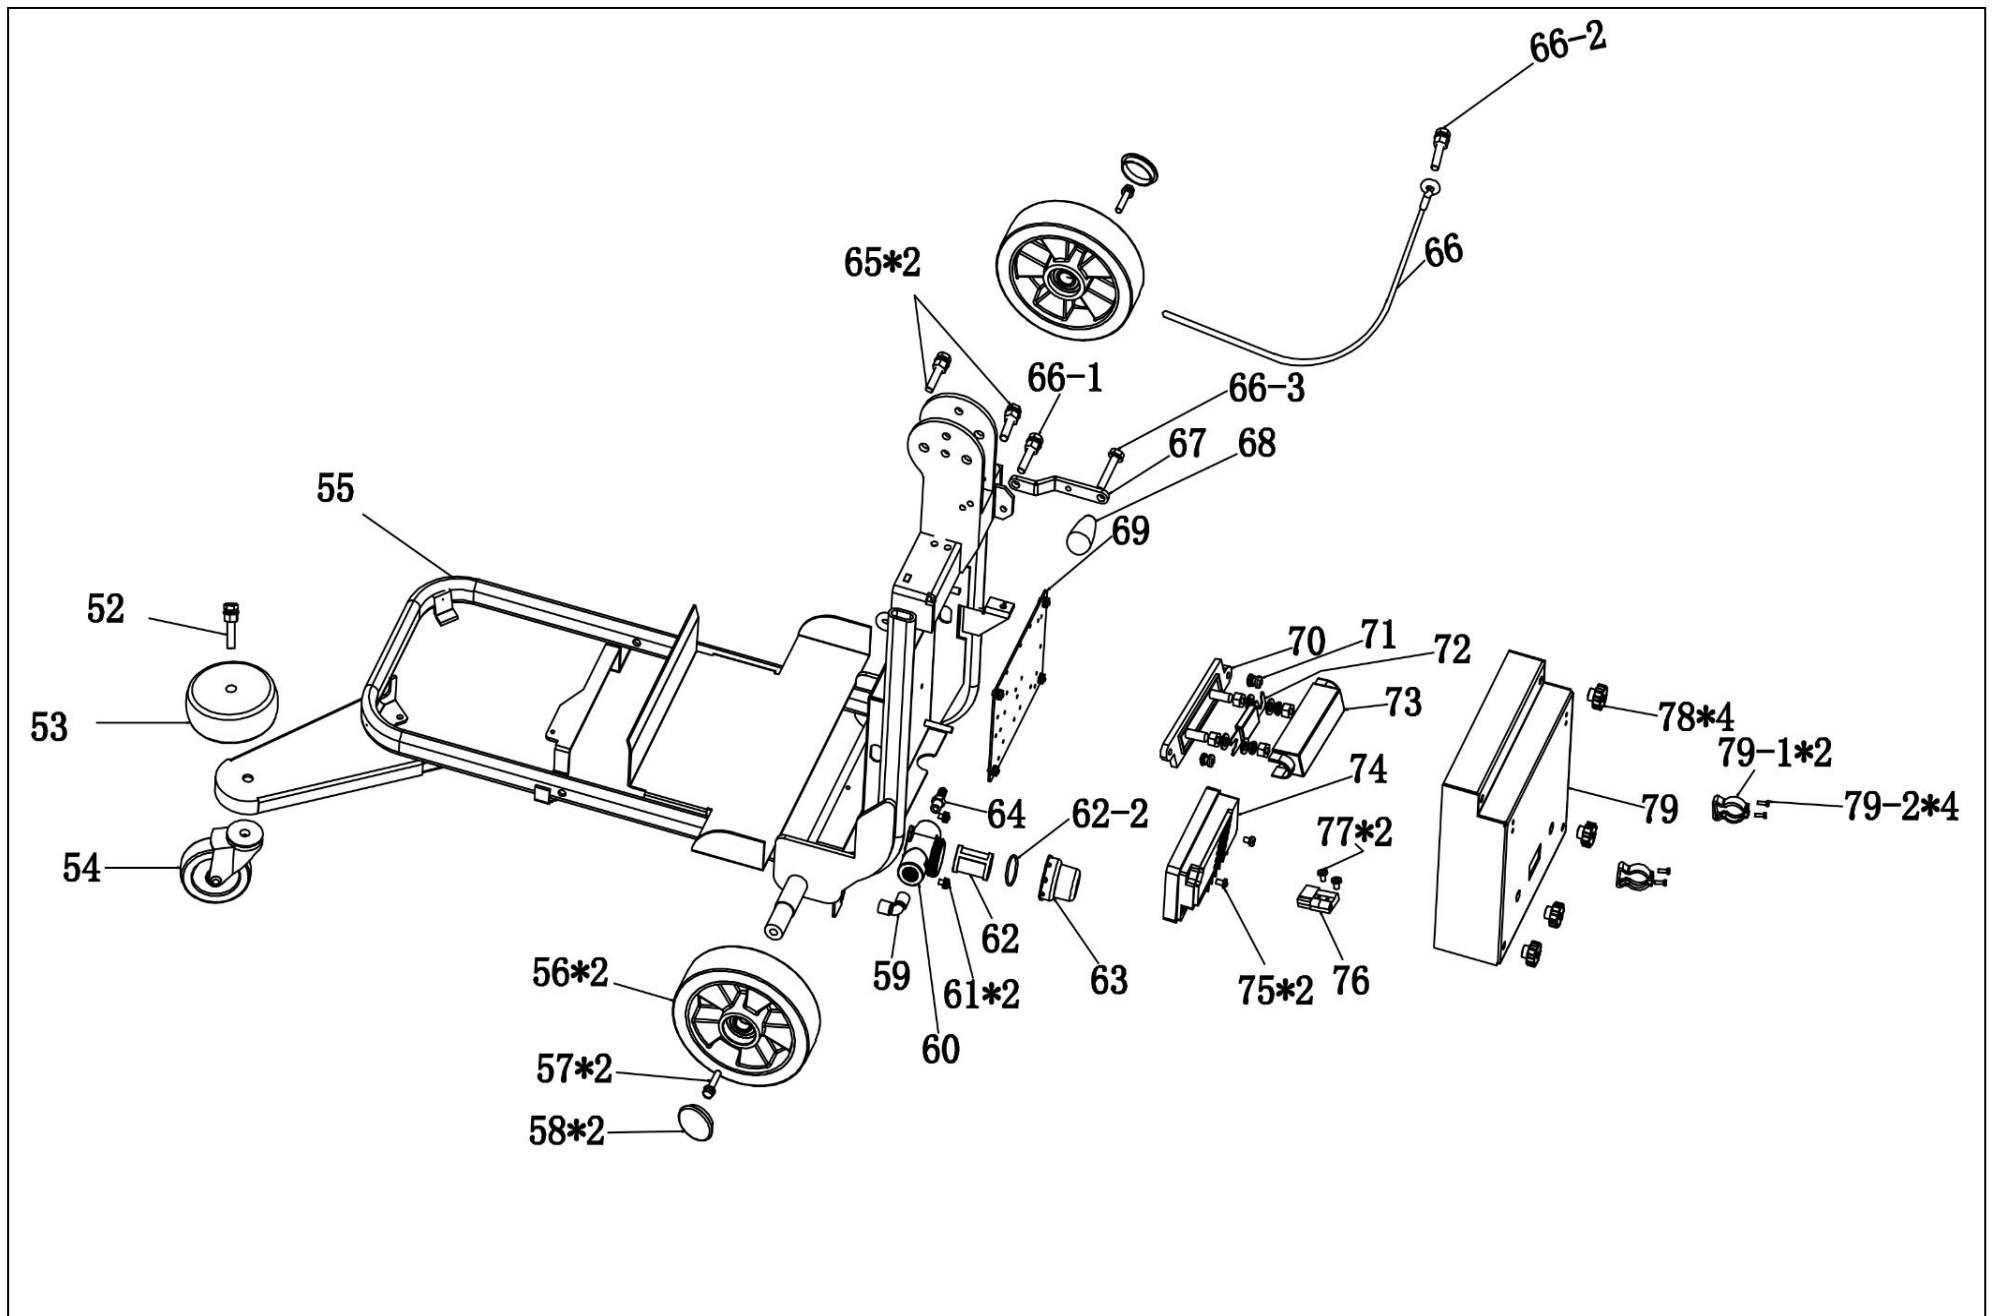

SDB 380

№	Артикул	Наименование	Кол
1	ML43035001EVO	Operation Panel Sticker	1
2	ML43035002EVO	4*12 tapping screw	4
3	ML43035003EVO	Metal operation panel	1
4	ML43035004EVO	Isolation column	5
5	ML43035005EVO	Electric board	1
6	ML43035006EVO	Handle	1
7	ML43035007EVO	M5 cap	1
8	ML43035008EVO	M5 Screw stem	1
9	ML43035009EVO	Angle adjuster	1
10	ML43035010EVO	8*20 screw+copper bushing	1
11	ML43035011EVO	6*12 screw	8
12	ML43035012EVO	Handle back cover	1
13	ML43035013EVO	Cable	1
14	ML43035014EVO	Copper	1
15	ML430b015EVO	Tube of handle	1
16	ML43035016EVO	Back protection	1
17	ML43035017EVO	6*40 screw	4
18	ML43035018EVO	Front protection	1
19	ML43035019EVO	Rubber spacer	1
19-1	ML430350191EVO	Plastic plugging	1
19-2	ML430350192EVO	Screw	1
19-3	ML430350193EVO	Square gear	1
19-4	ML430350194EVO	Spring	1
19-5	ML430350195EVO	Spacer	1
20	ML43035020EVO	Handle connector	1
21	ML43035021EVO	Adjusting gear	2
22	ML43035022EVO	Big gear	1

№	Артикул	Наименование	Кол
23	ML430023EVO	Cover of recovery tank	1
24	ML430024EVO	Sealing ring	1
25	ML430025EVO	screw	4
26	ML430026EVO	Rubber gasket	1
27	ML430027EVO	Head of floating ball	1
28	ML430028EVO	Screw	2
29	ML430029EVO	Clamp	1
30	ML430030EVO	floating ball unit	1
31	ML430031EVO	Rubber Spacer	1
32	ML430032EVO	LOGO	2
33	ML430033EVO	Recovery tank	1
34	ML430034EVO	screws	2
35	ML430035EVO	Hose clamp	1
36	ML430036EVO	Vacuum hose	1
37	ML430037EVO	Small Hose clamp	1
38	ML430038EVO	Drain hose	1

№	Артикул	Наименование	Кол
39	ML430039EVO	Gasket	1
40	ML430040EVO	Soundproof sponge big	1
41	ML430041EVO	Spiral M8	3
42	ML430042EVO	Soundproof sponge small	1
43	ML430043EVO	Ribbon	1
44	ML430044EVO	Lid of cleaning tank inlet	1
45	ML430045EVO	Screws M6	2
46	ML430046EVO	Chain	1
47	ML430047EVO	Filter net	1
48	ML430b48EVO	Vacuum motor	1
49	ML430049EVO	Rubber buffer	3
50	ML430050EVO	Lift cord support metal	1
51	ML430051EVO	Cleaning tank	1
51-2	ML430051-2EVO	Water valve	1
51-3	ML430051-3EVO	Water faucet	1
51-4	ML430051-4EVO	Cleaning tank piston	1