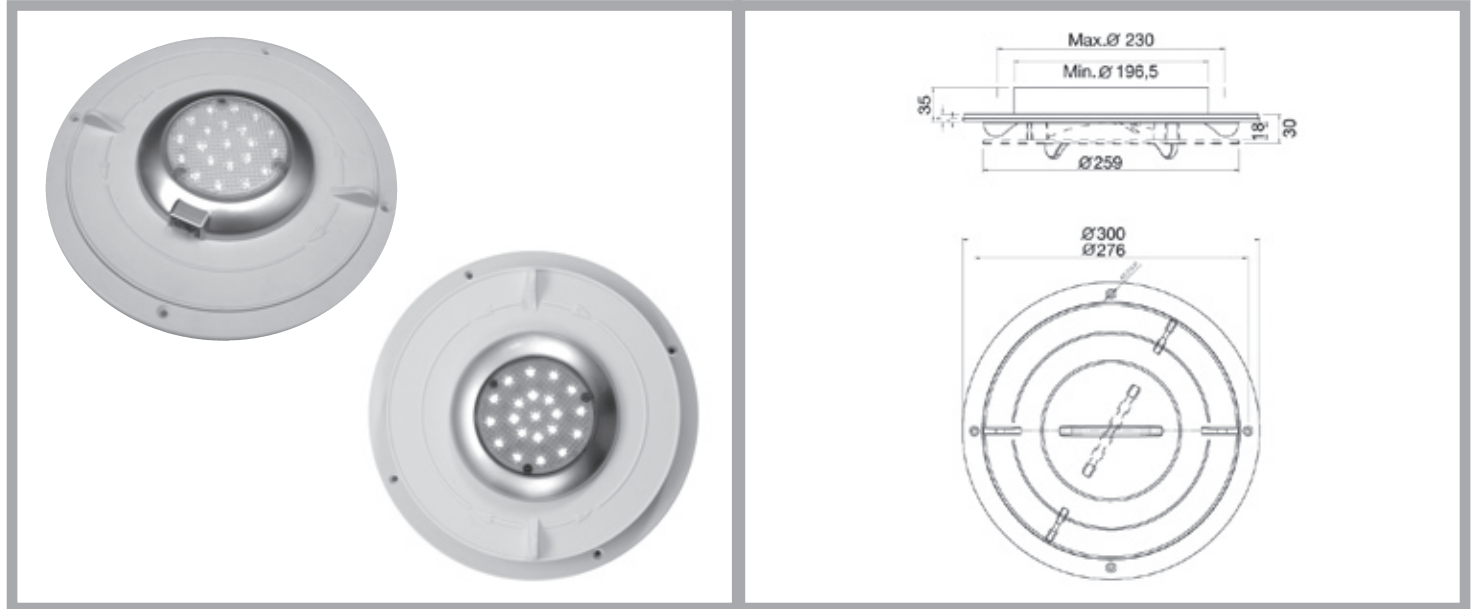

Binnenroset + LED Lamp	Innenverschluß + LED Lamp	Internal valve + LED Light
300 mm	300 mm	300 mm

TECHNICAL DETAILS

Part. Nr.	Description	Colour (valve/lights)	Overall Diameter	Material	Remarks	Weight kg
35-2180-LED-12V	Internal valve 300mm with LED light 12Volt 3-Pos. Switch	White/Silver	300	ABS	Pos.0 = off Pos.1 = 100% Pos.2 = 50%	0,6
35-2185-LED-12V	Internal valve 300mm with LED light 12 Volt 3 Wires (Without Switch)	White/Silver	300	ABS	21 White Leds 9 Blue Leds (Nightlight)	
35-2190-LED-24V	Internal valve 300mm with LED light 24 Volt 3-Pos. Switch	White/Silver	300	ABS	Pos.0 = off Pos.1 = 100% Pos.2 = 50%	0,6
35-2195-LED-24V	Internal valve 300mm with LED light 24 Volt 3 Wires (Without Switch)	White/Silver	300	ABS	21 White Leds 9 Blue Leds Nightlight)	

* Optional: Micro-switch which switches off the ventilator when the valve is closed

LED Light
LED Light Waterproof Sealed to IP66 with Super bright LED's

TECHNISCHE VERANDERINGEN VOORBEHOUDEN!

TECHNISCHE ANDERUNGEN VORBEHALTEN!